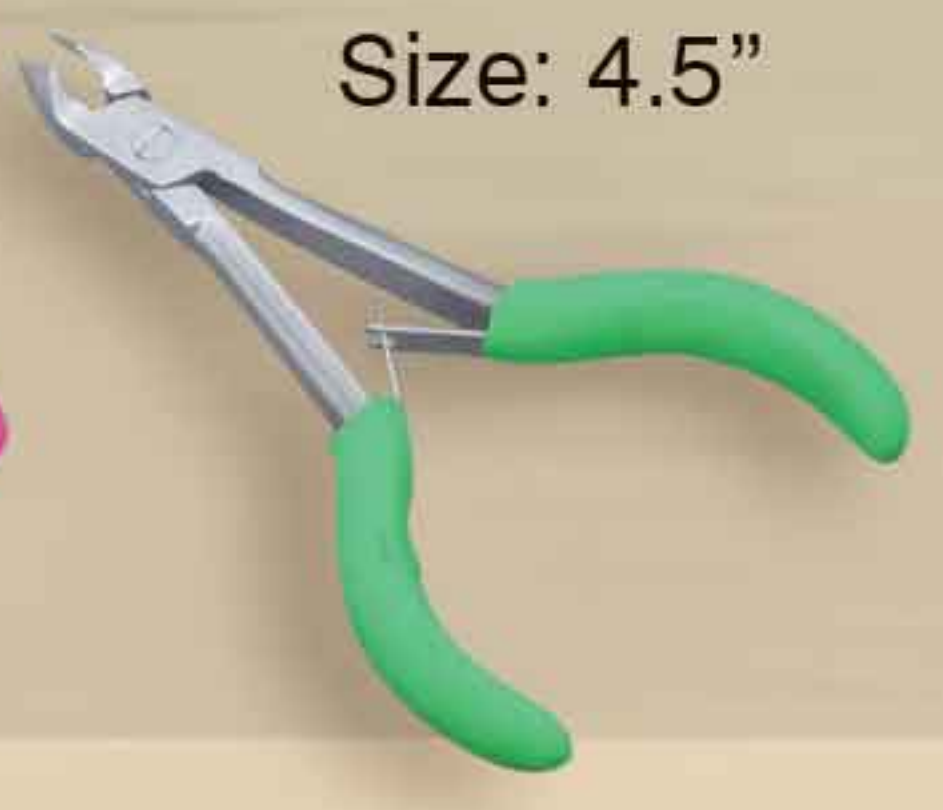

NM 115
Size: 4.5"

NM 118
Size: 4.5"

NM 116
Size: 4.5"