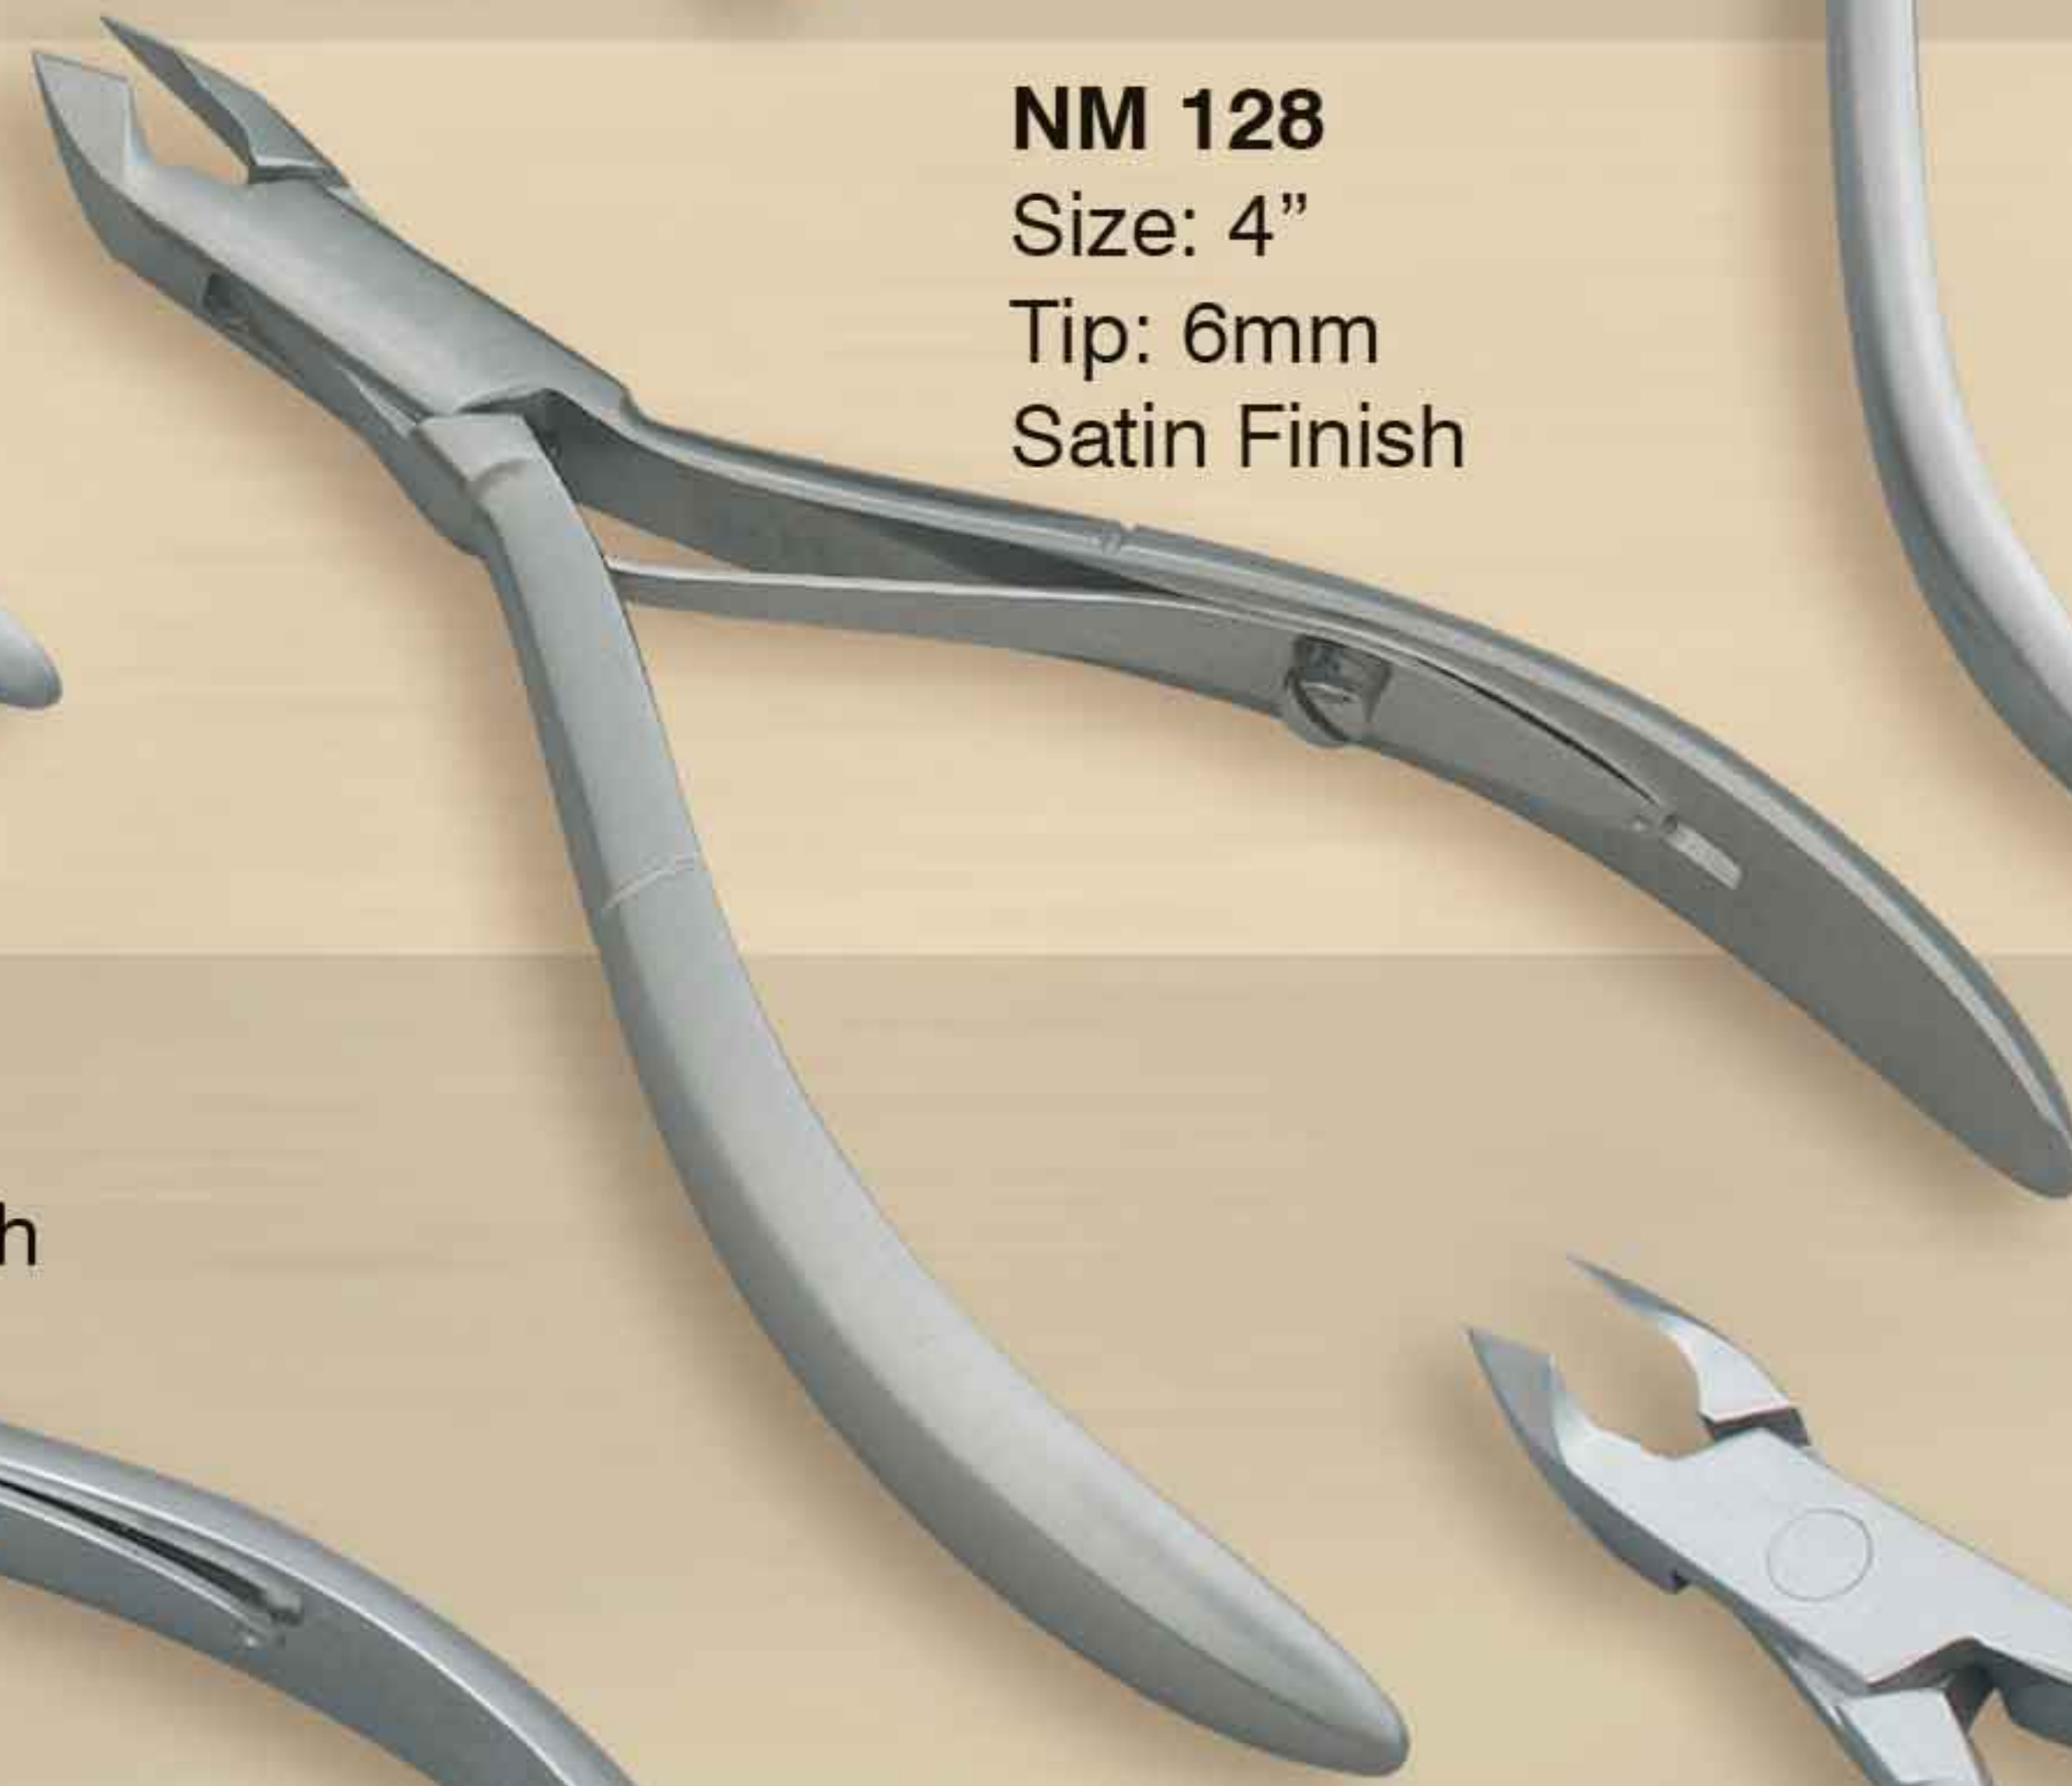

NM 120
Size: 4"

NM 121
Size: 4"

NM 122
Size: 4"

NM 123
Size: 4"
Mirror finish

NM 124
Size: 4"
Mirror finish

Cuticle Nippers

NM 125
Size: 4"
Tip: 6mm
Satin Finish

NM 126
Size: 4"
Tip: 6mm
Satin Finish