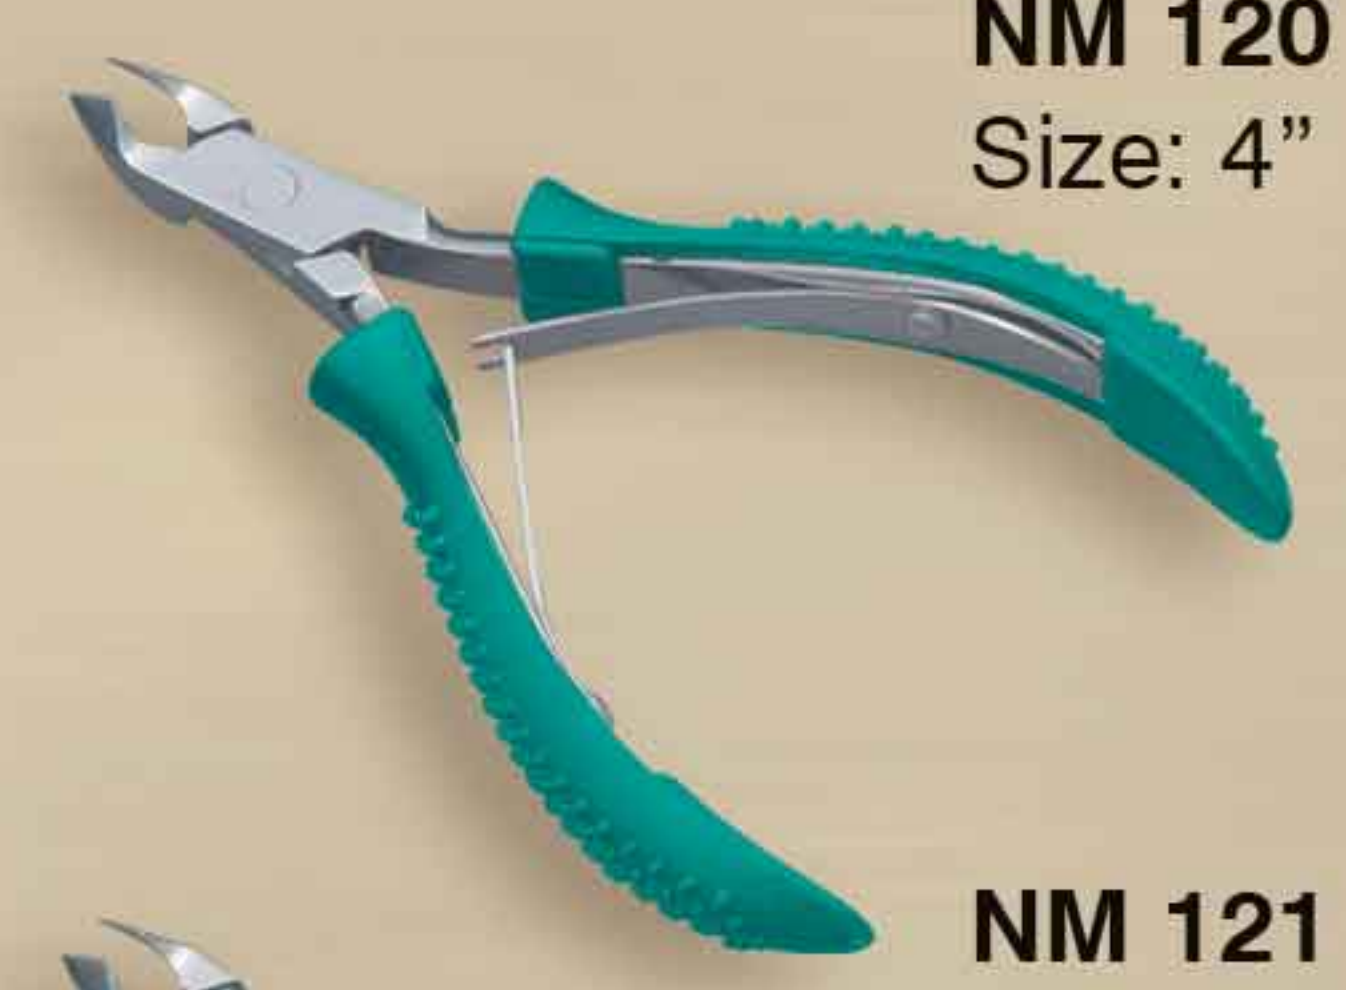

NM 113
Size: 4.25"
Tip: 7.5mm
Half Gold Plated

Cuticle Nippers with Soft Grips

NM 115
Size: 4.5"

NM 116
Size: 4.5"

NM 117
Size: 4.5"

NM 118
Size: 4.5"

NM 114
Size: 4.5"
Mirror Finish

NM 119
Size: 4"
Mirror Finish