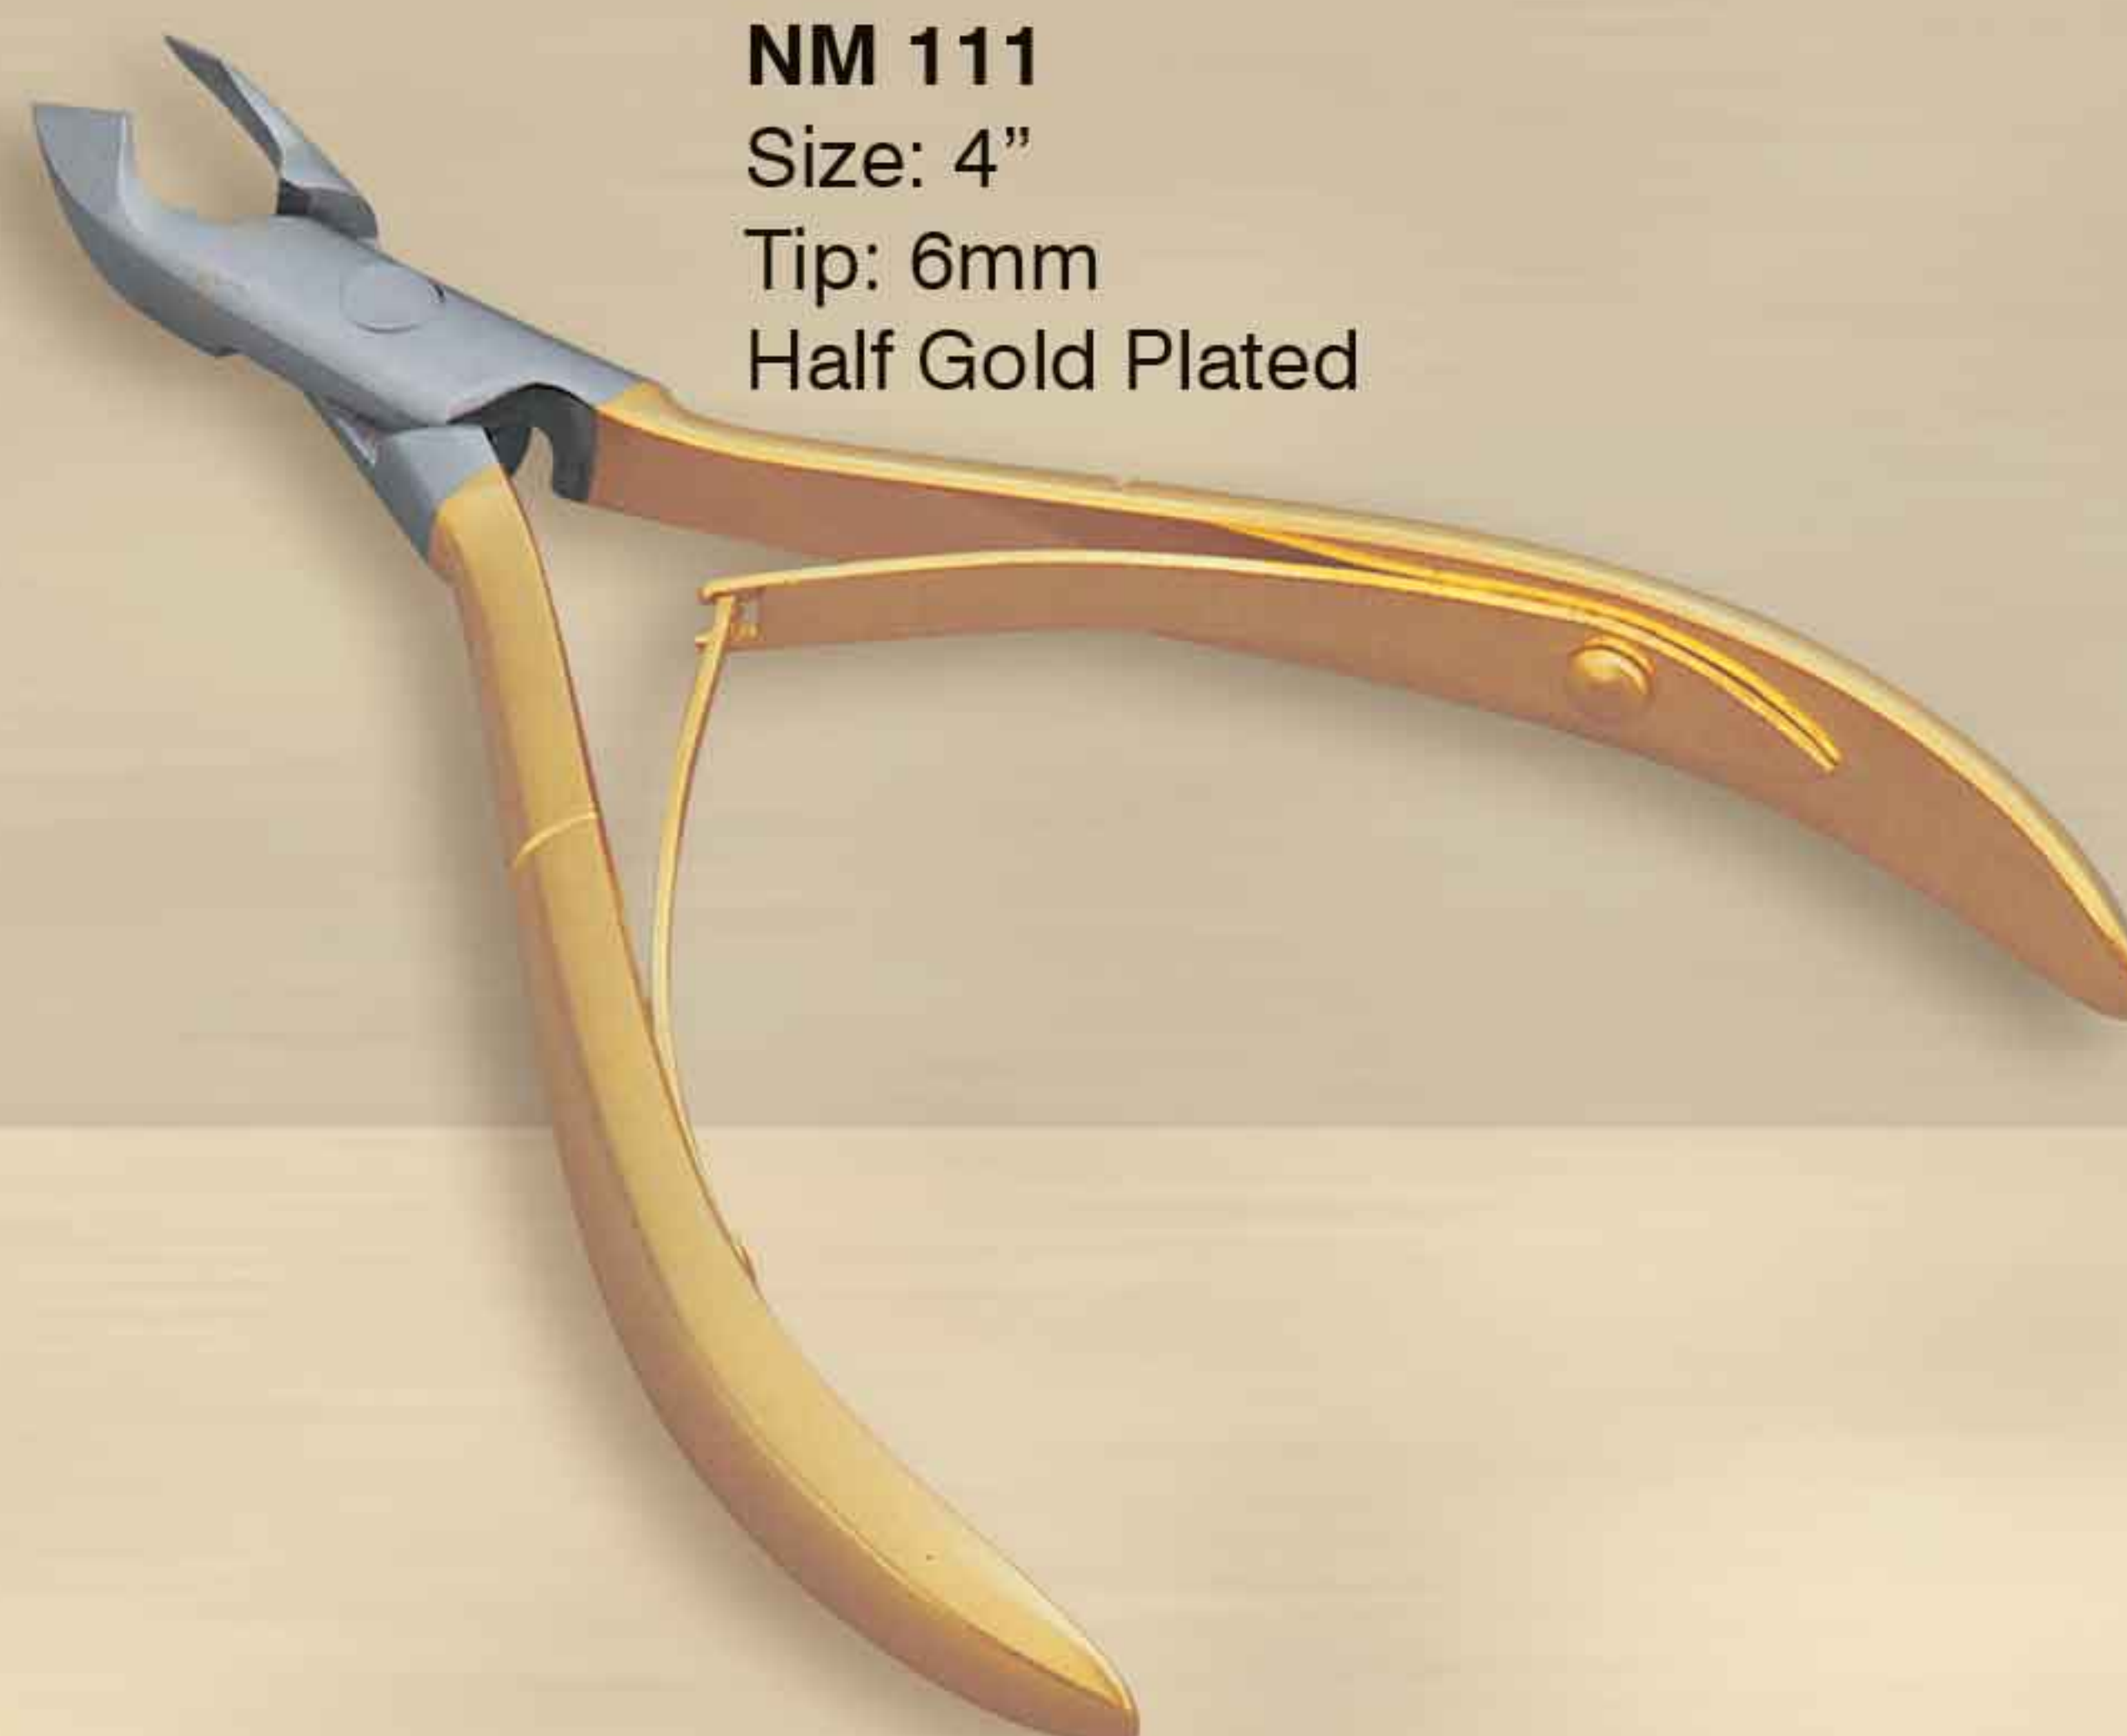

NM 103
Size: 4"
Tip: 6mm
Rainbow Color

NM 104
Size: 5"
Tip: 5mm
Rainbow Color

NM 106
Size: 3.5"
Tip: 5mm
Satin Finish

NM 105
Size: 3.75"
Tip: 6mm
Satin Finish

NM 107
Size: 4"
Tip: 6mm
Satin Finish

Cuticle Nippers

NM 108
Size: 4"
Tip: 7mm
Half Gold Plated

NM 109
Size: 4"
Tip: 9mm
Half Gold Plated

NM 110
Size: 4"
Tip: 6mm
Half Gold Plated

NM 111
Size: 4"
Tip: 6mm
Half Gold Plated

NM 112
Size: 4.25"
Tip: 4mm
Satin Finish