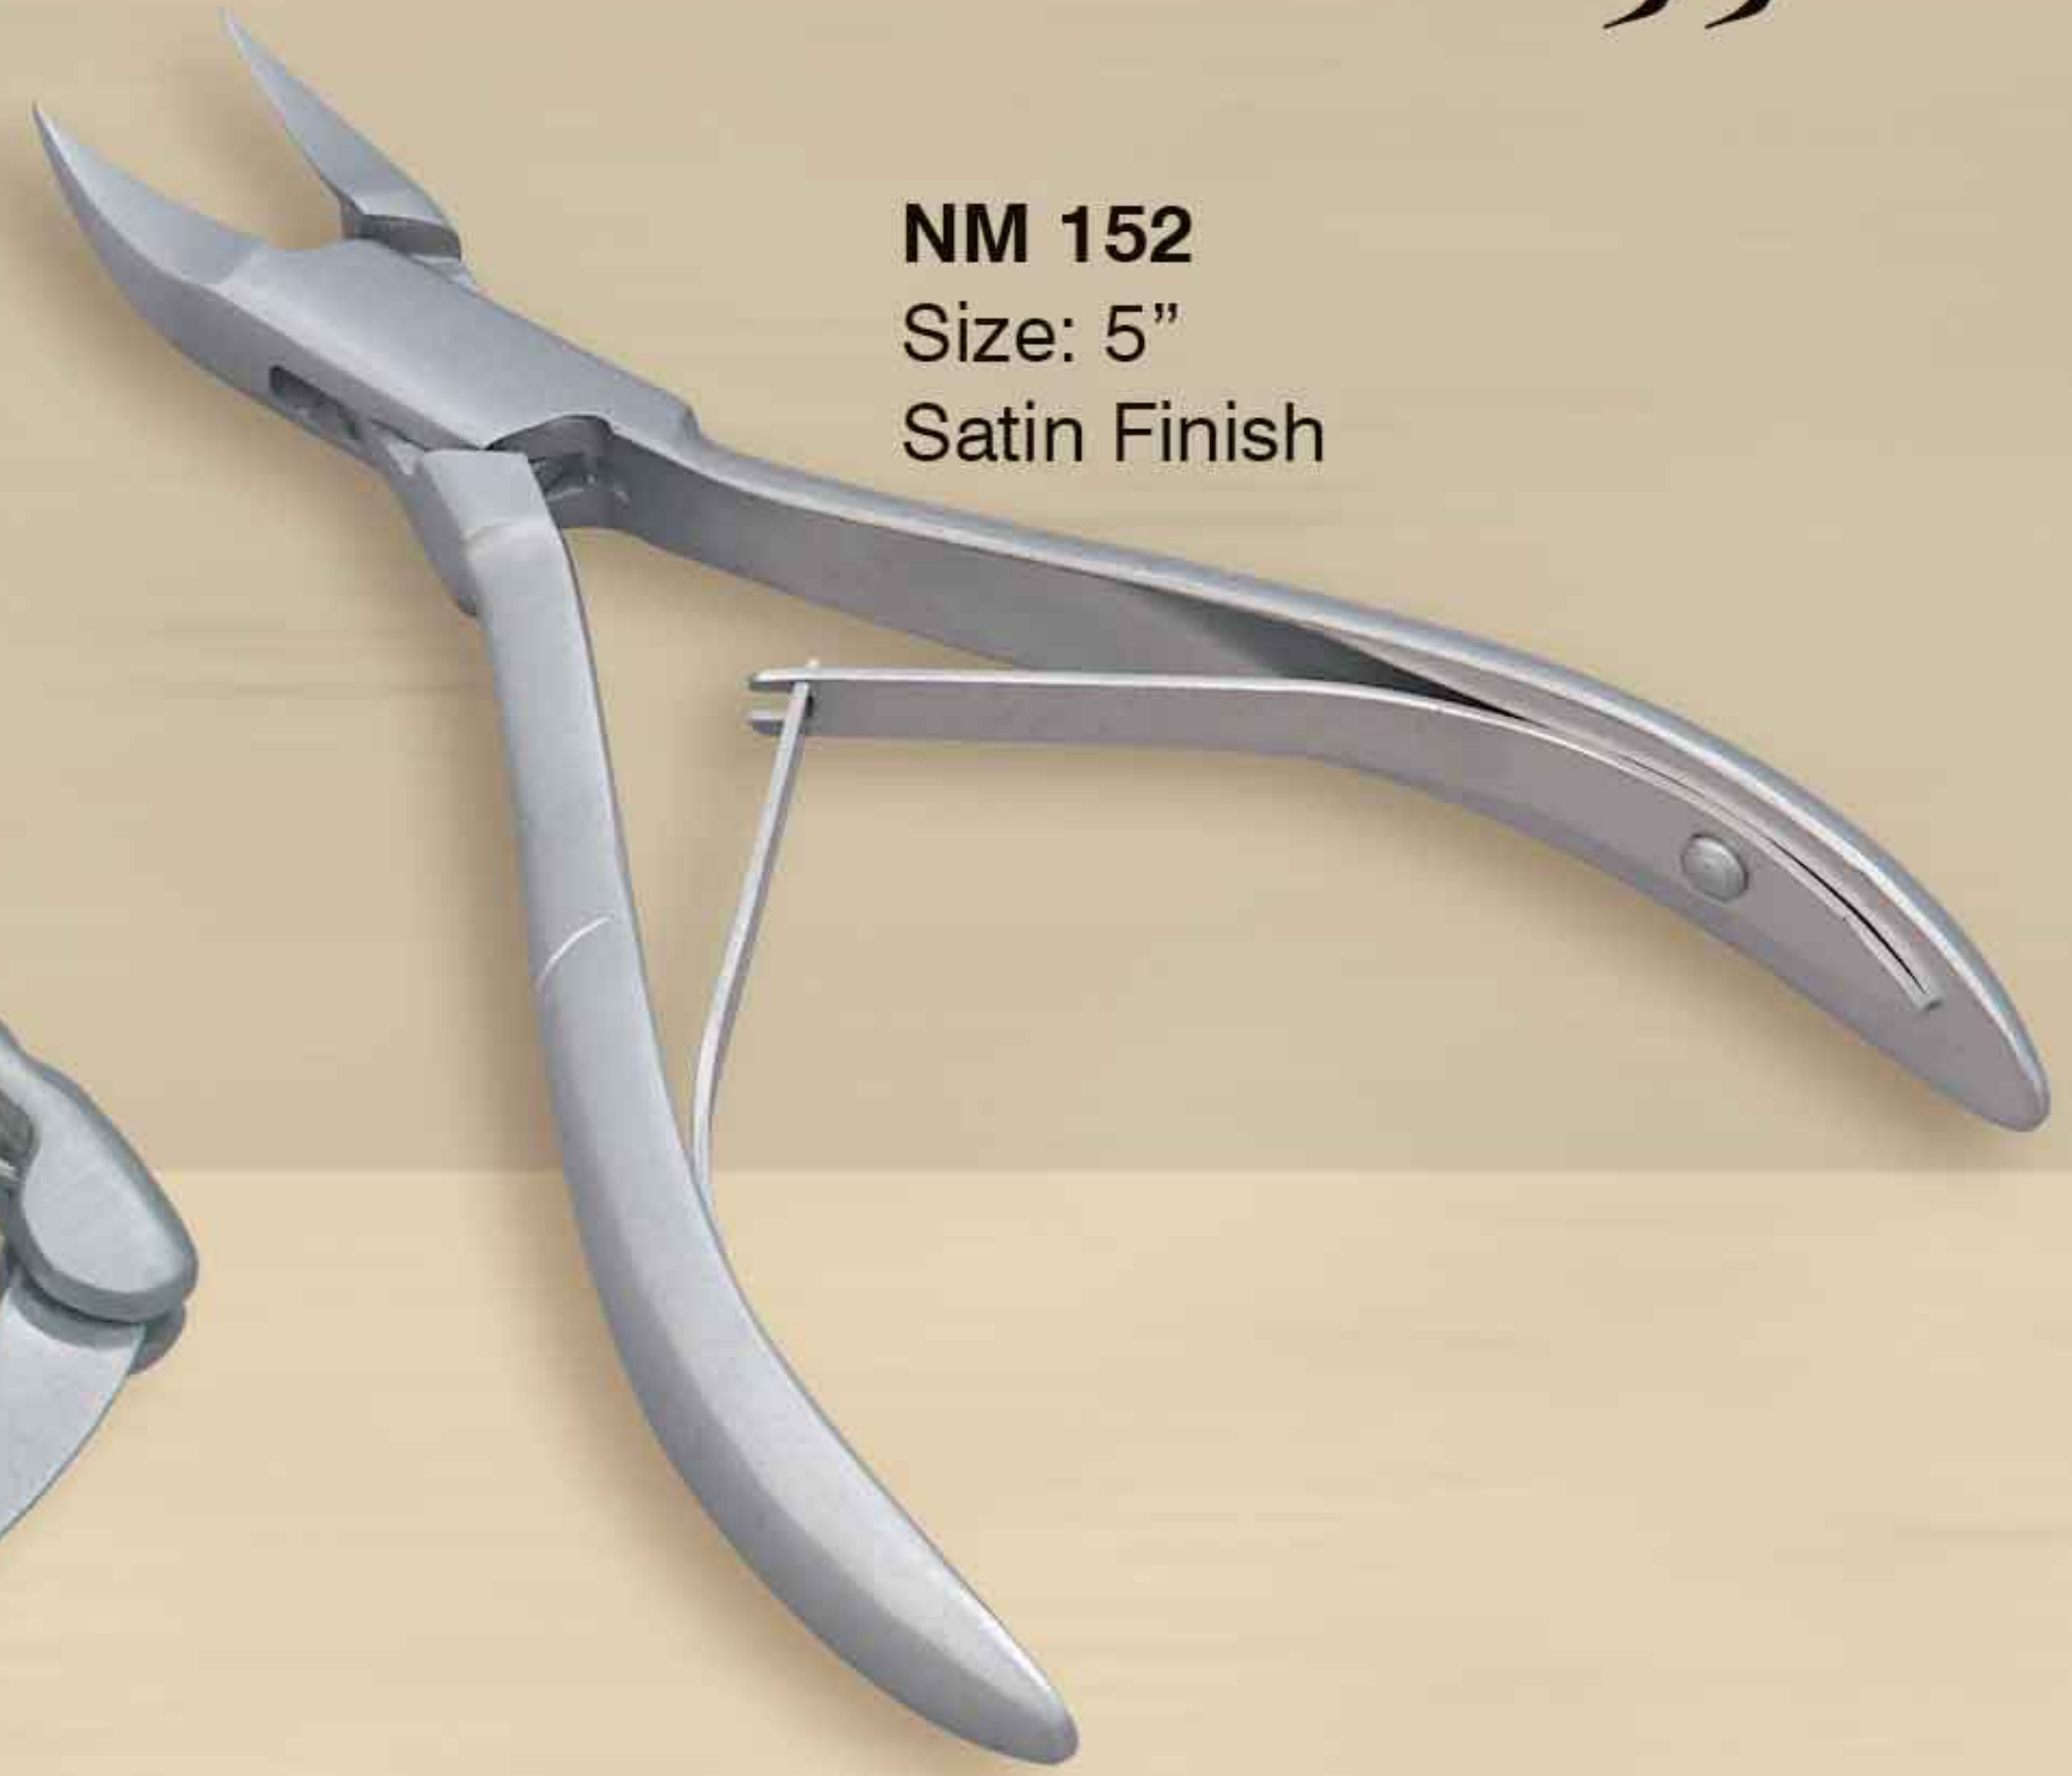

NM 149B
Size: 5.5"
Satin Finish

NM 150
Size: 5.5"
Half Gold Plated

NM 150A
Size: 5.5"
Satin Finish

NM 150B
Size: 6.5"
Mirror Finish

Nail Nippers, Cuticle Nippers

with Back Lock & Files

NM 151
Size: 5.5"
Satin Finish