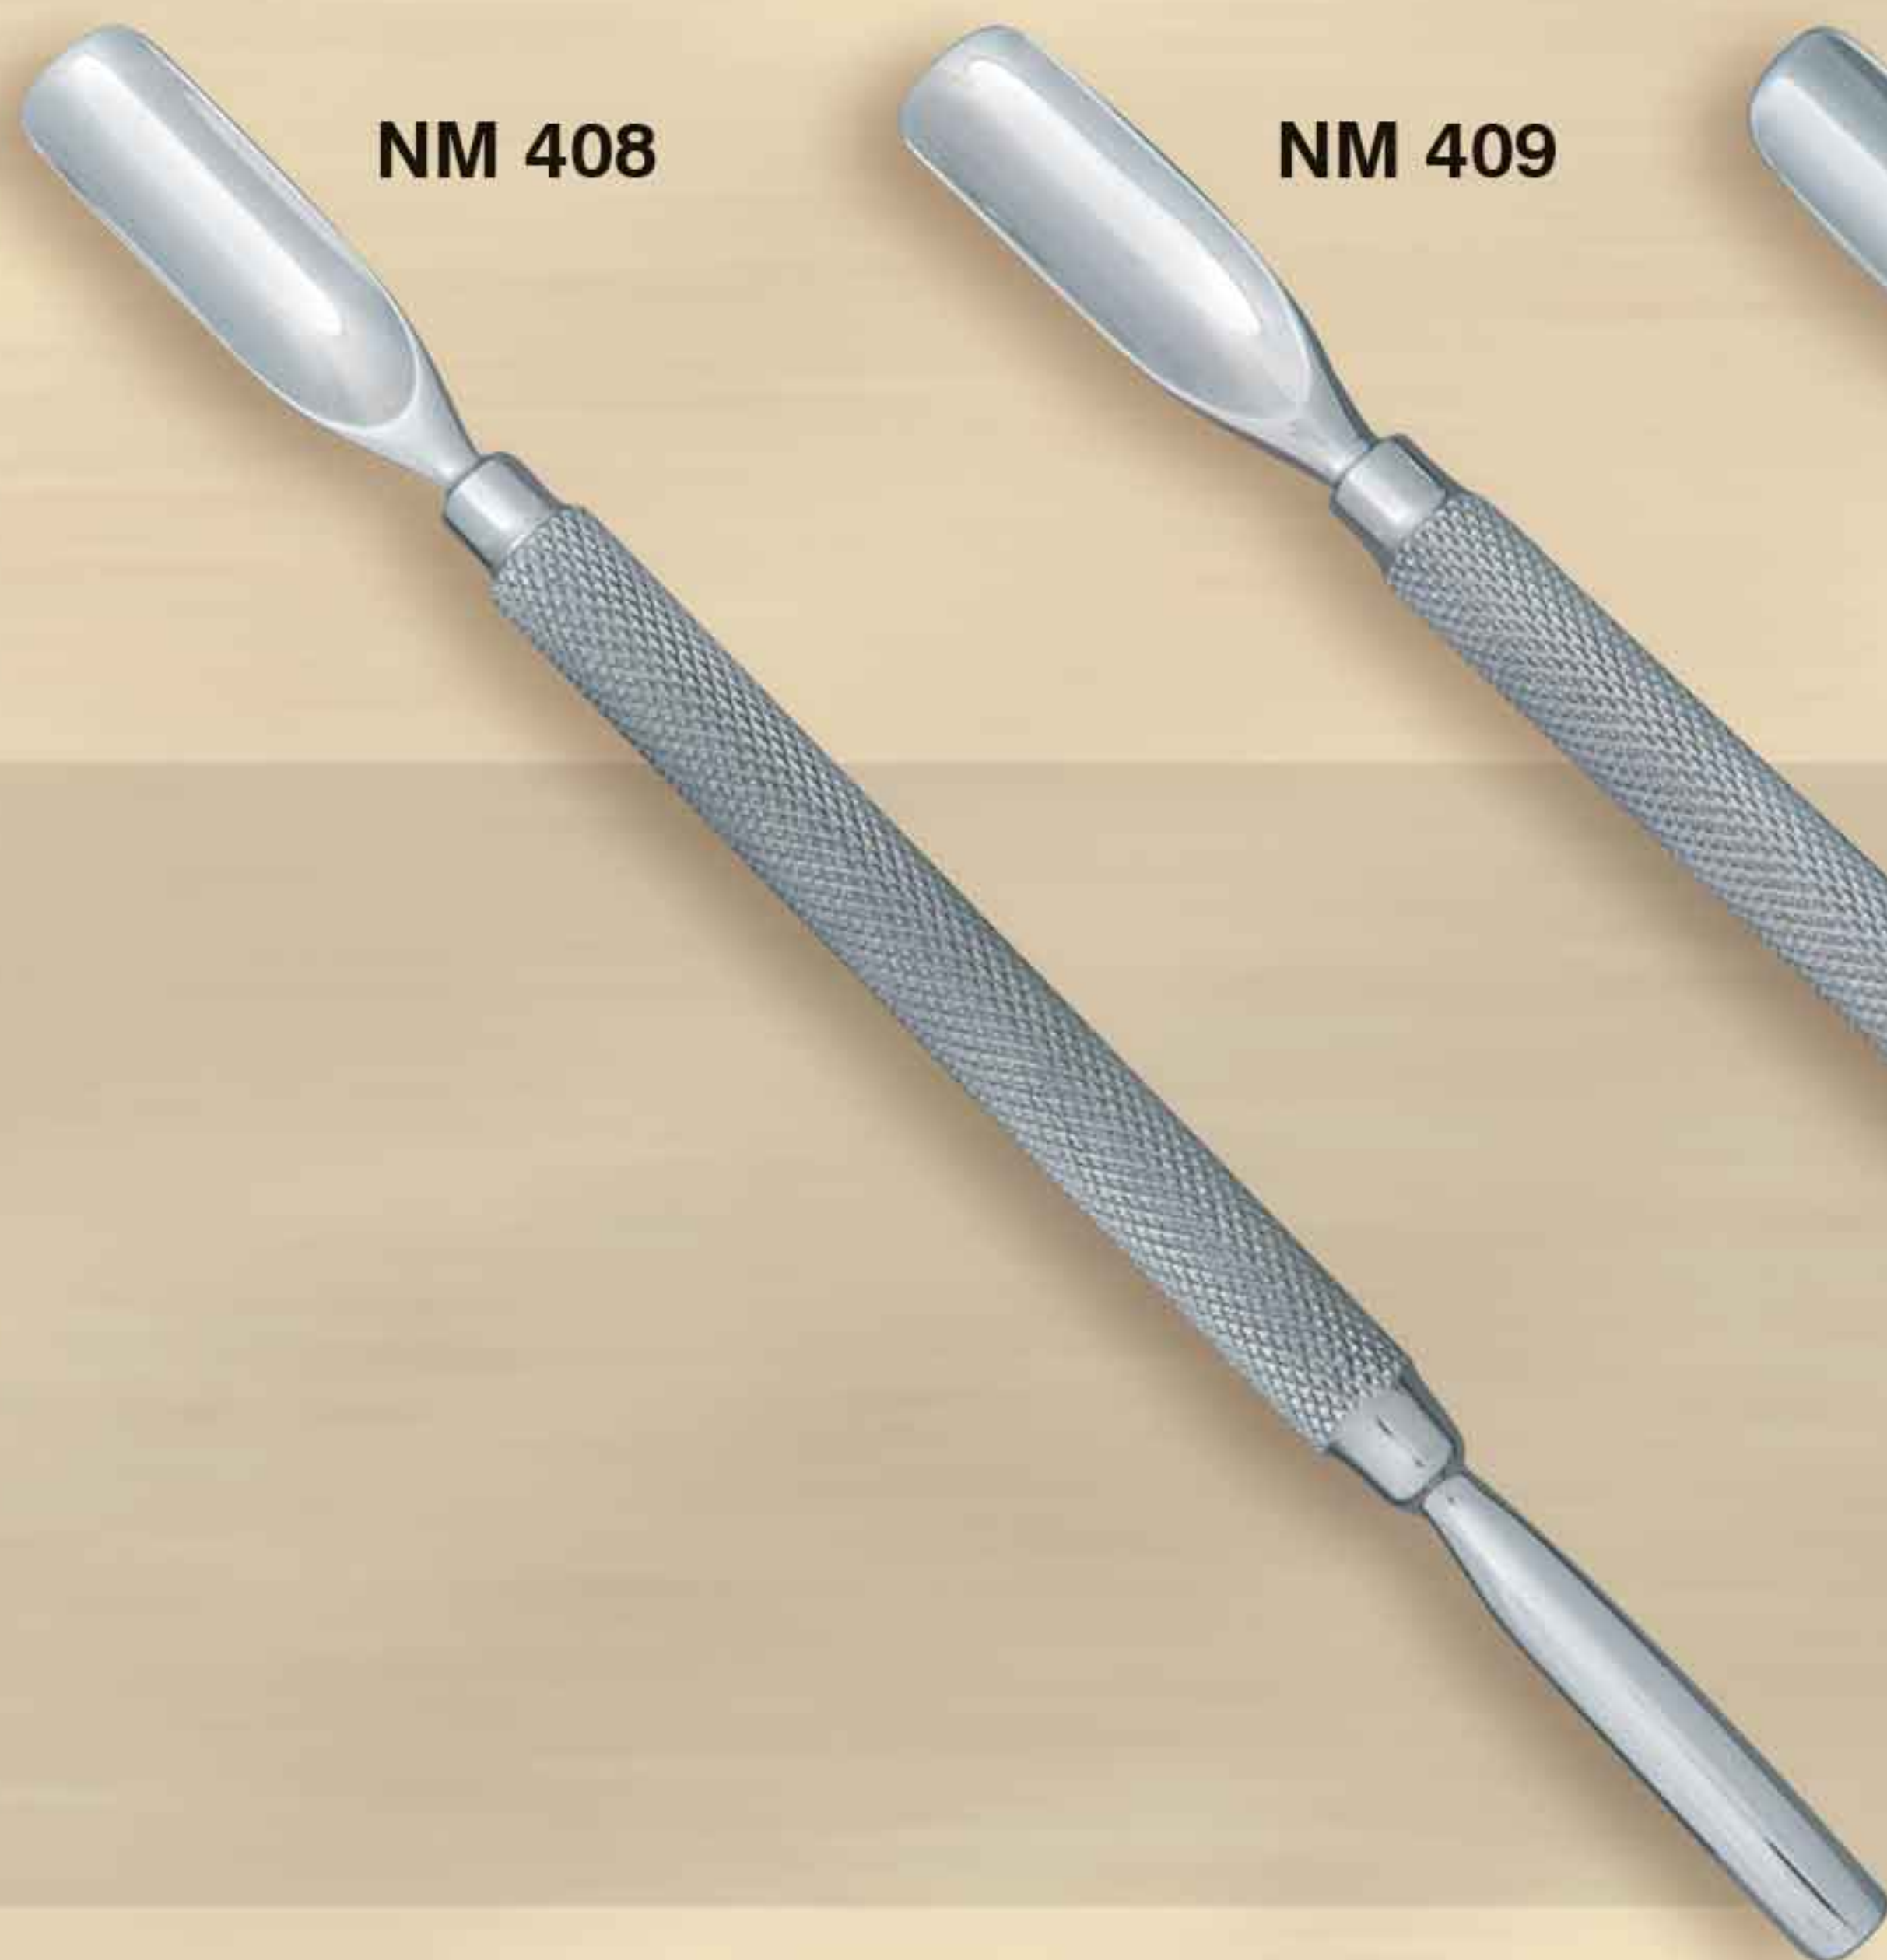

NM 409

NM 410

NM 408