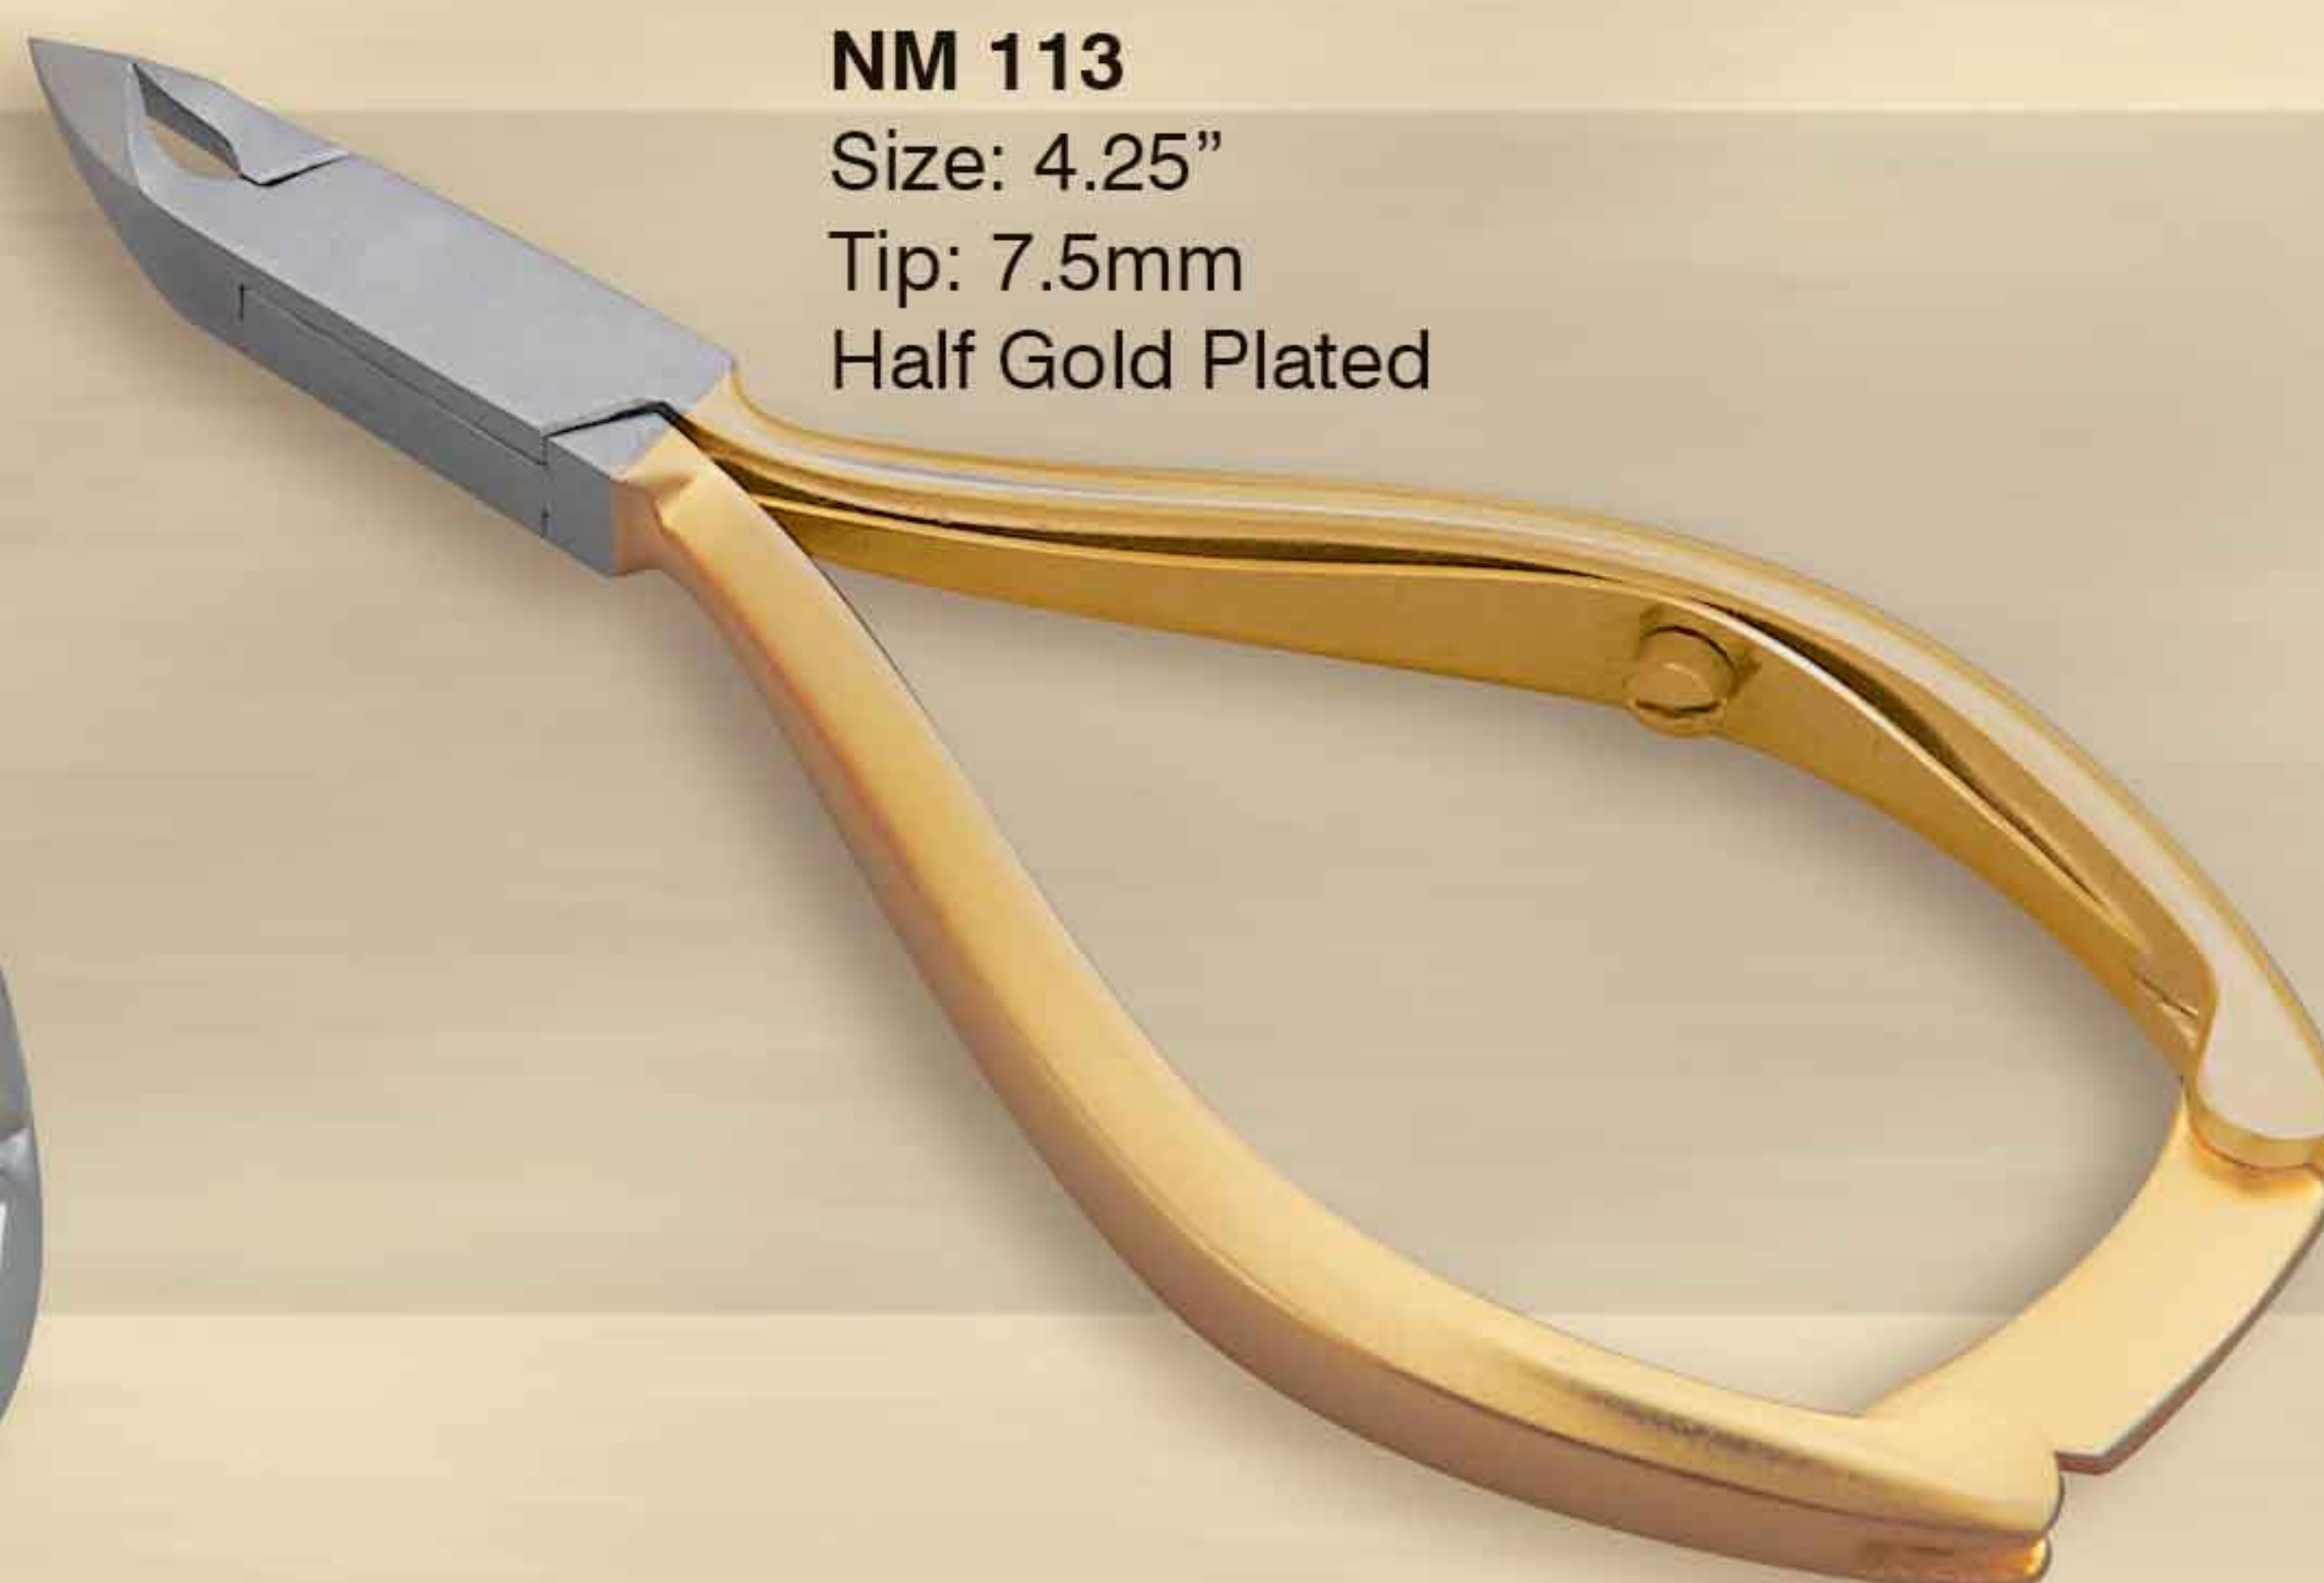

NM 108
Size: 4"
Tip: 7mm
Half Gold Plated

NM 109
Size: 4"
Tip: 9mm
Half Gold Plated

NM 110
Size: 4"
Tip: 6mm
Half Gold Plated

NM 111
Size: 4"
Tip: 6mm
Half Gold Plated

NM 112
Size: 4.25"
Tip: 4mm
Satin Finish

NM 113
Size: 4.25"
Tip: 7.5mm
Half Gold Plated

Cuticle Nippers with Soft Grips

NM 115
Size: 4.5"

NM 116
Size: 4.5"

NM 117
Size: 4.5"

NM 118
Size: 4.5"

NM 114
Size: 4.5"
Mirror Finish

NM 119
Size: 4"
Mirror Finish