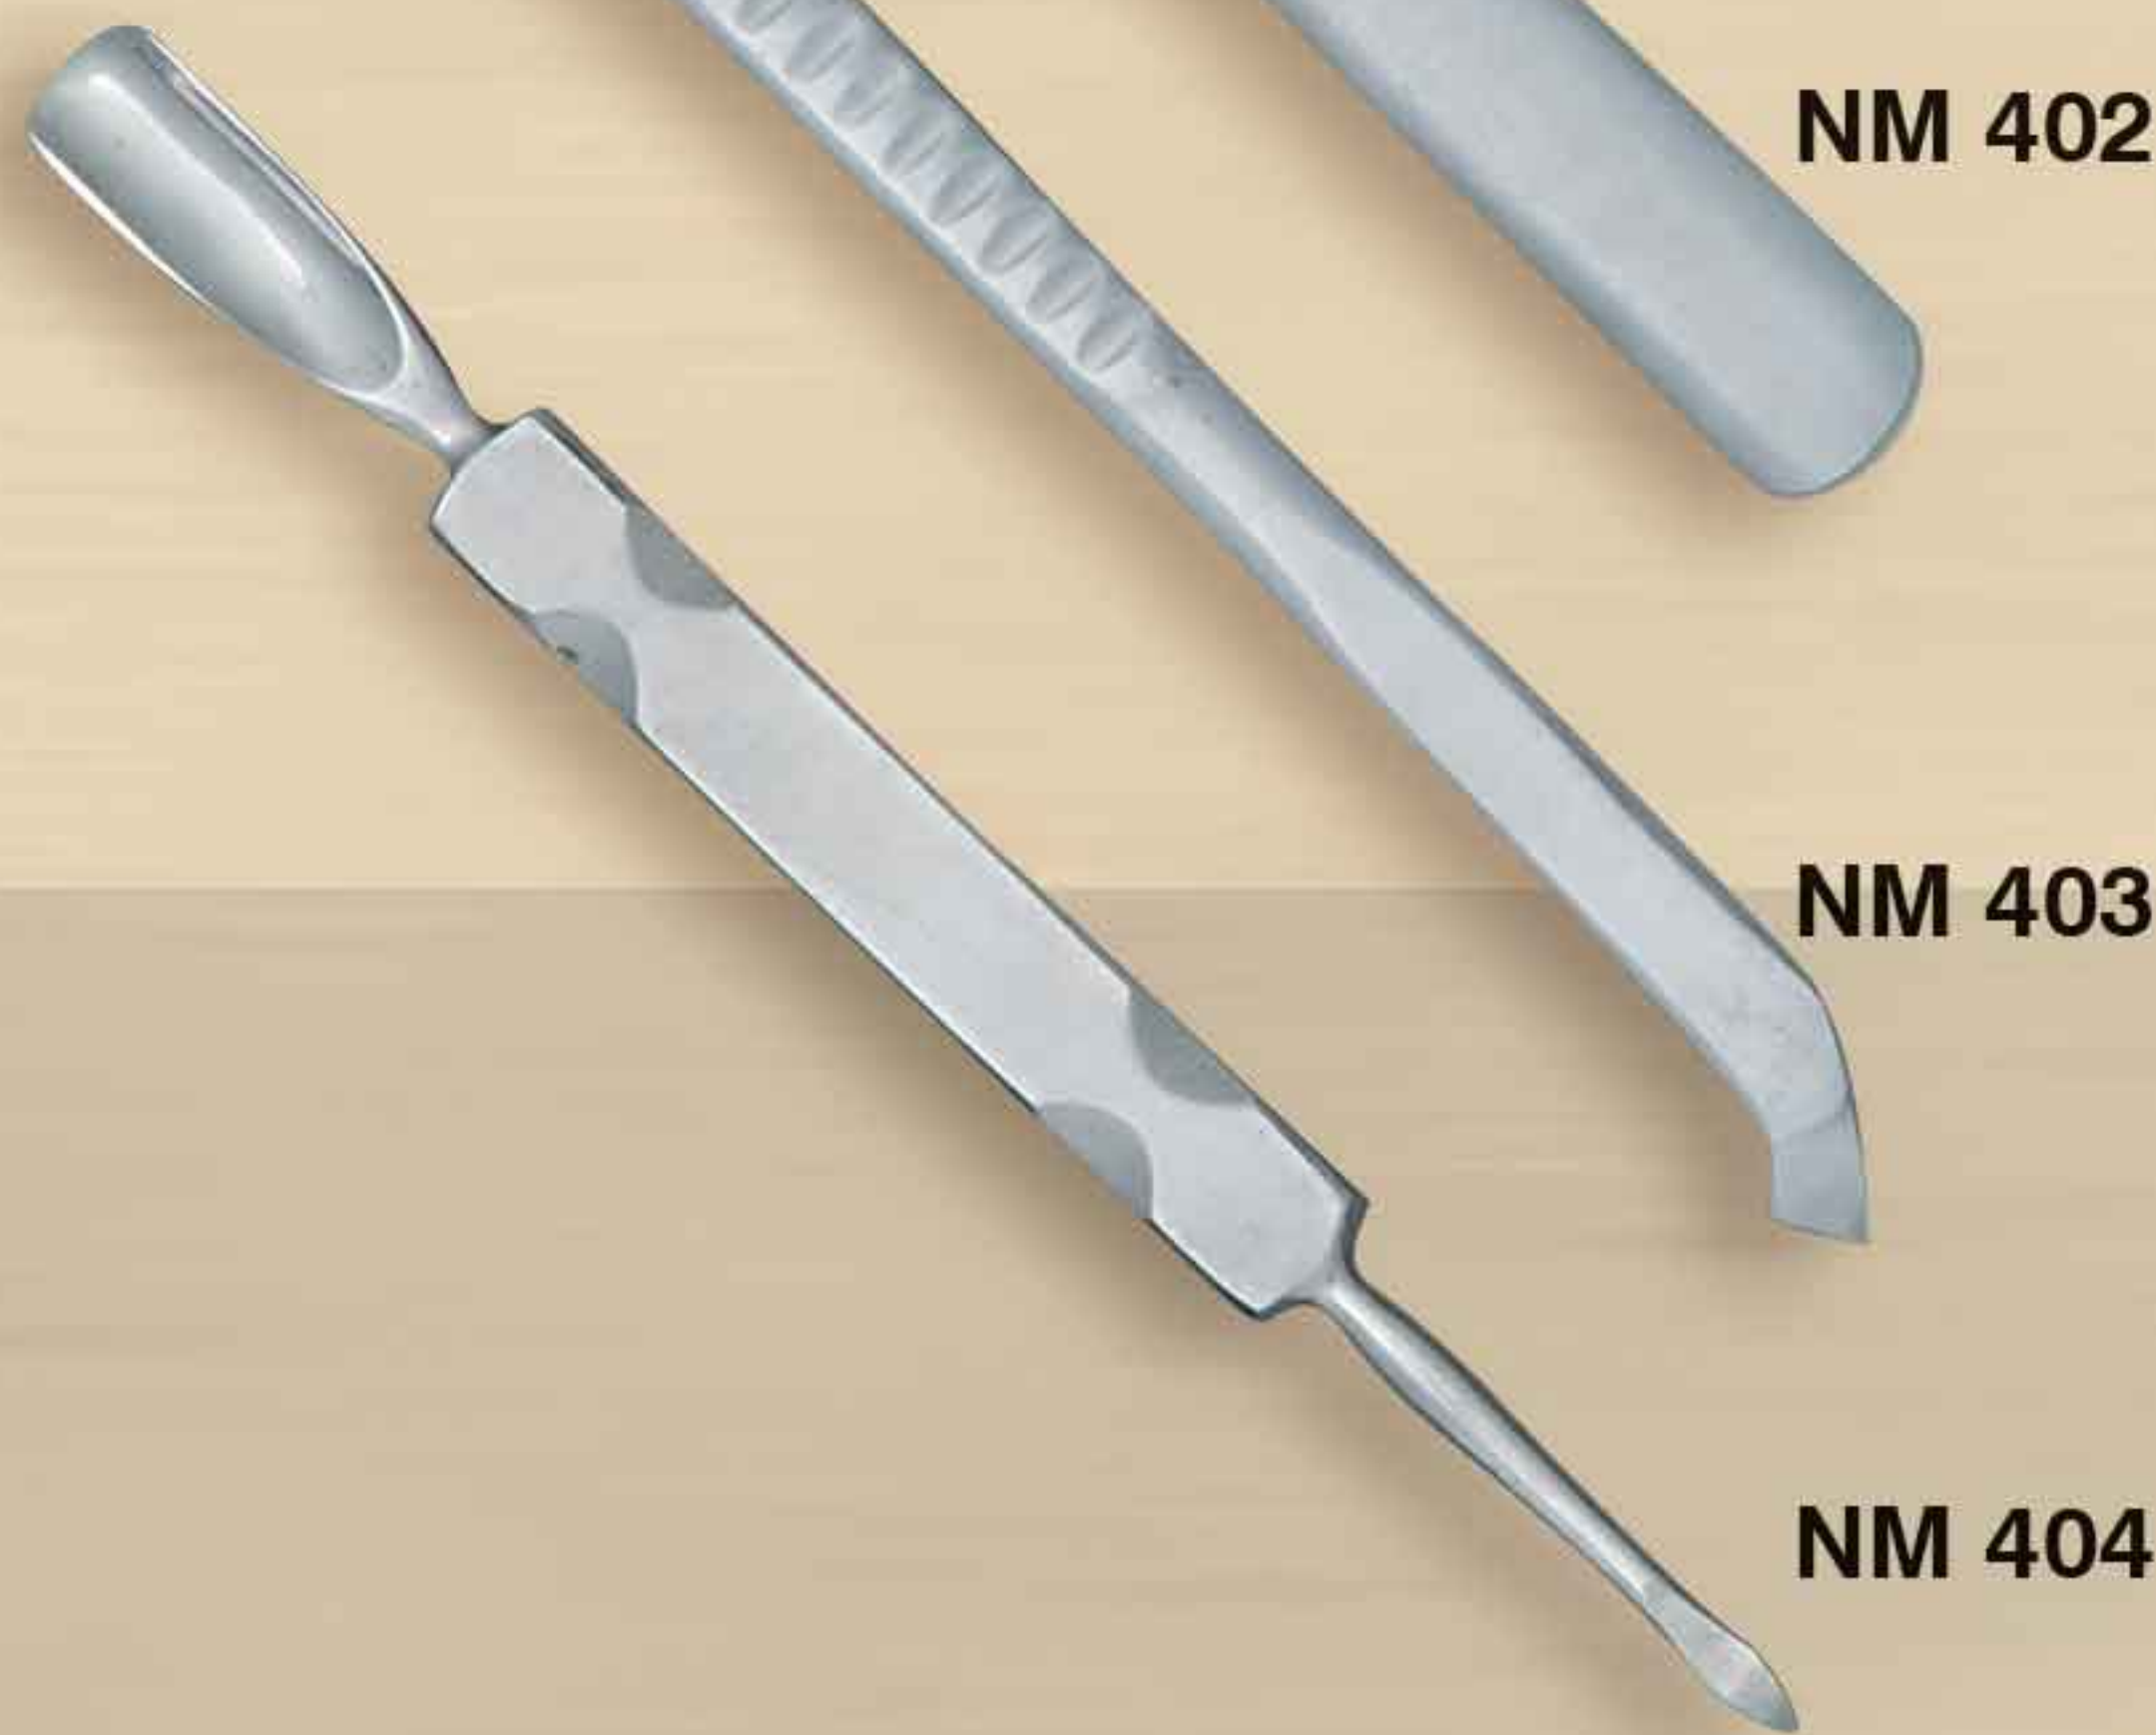

NM 192
Size: 5.75"

NM 193
Size: 5.75"

Cuticle Pushers

NM 401

NM 402

NM 403

NM 404

NM 405