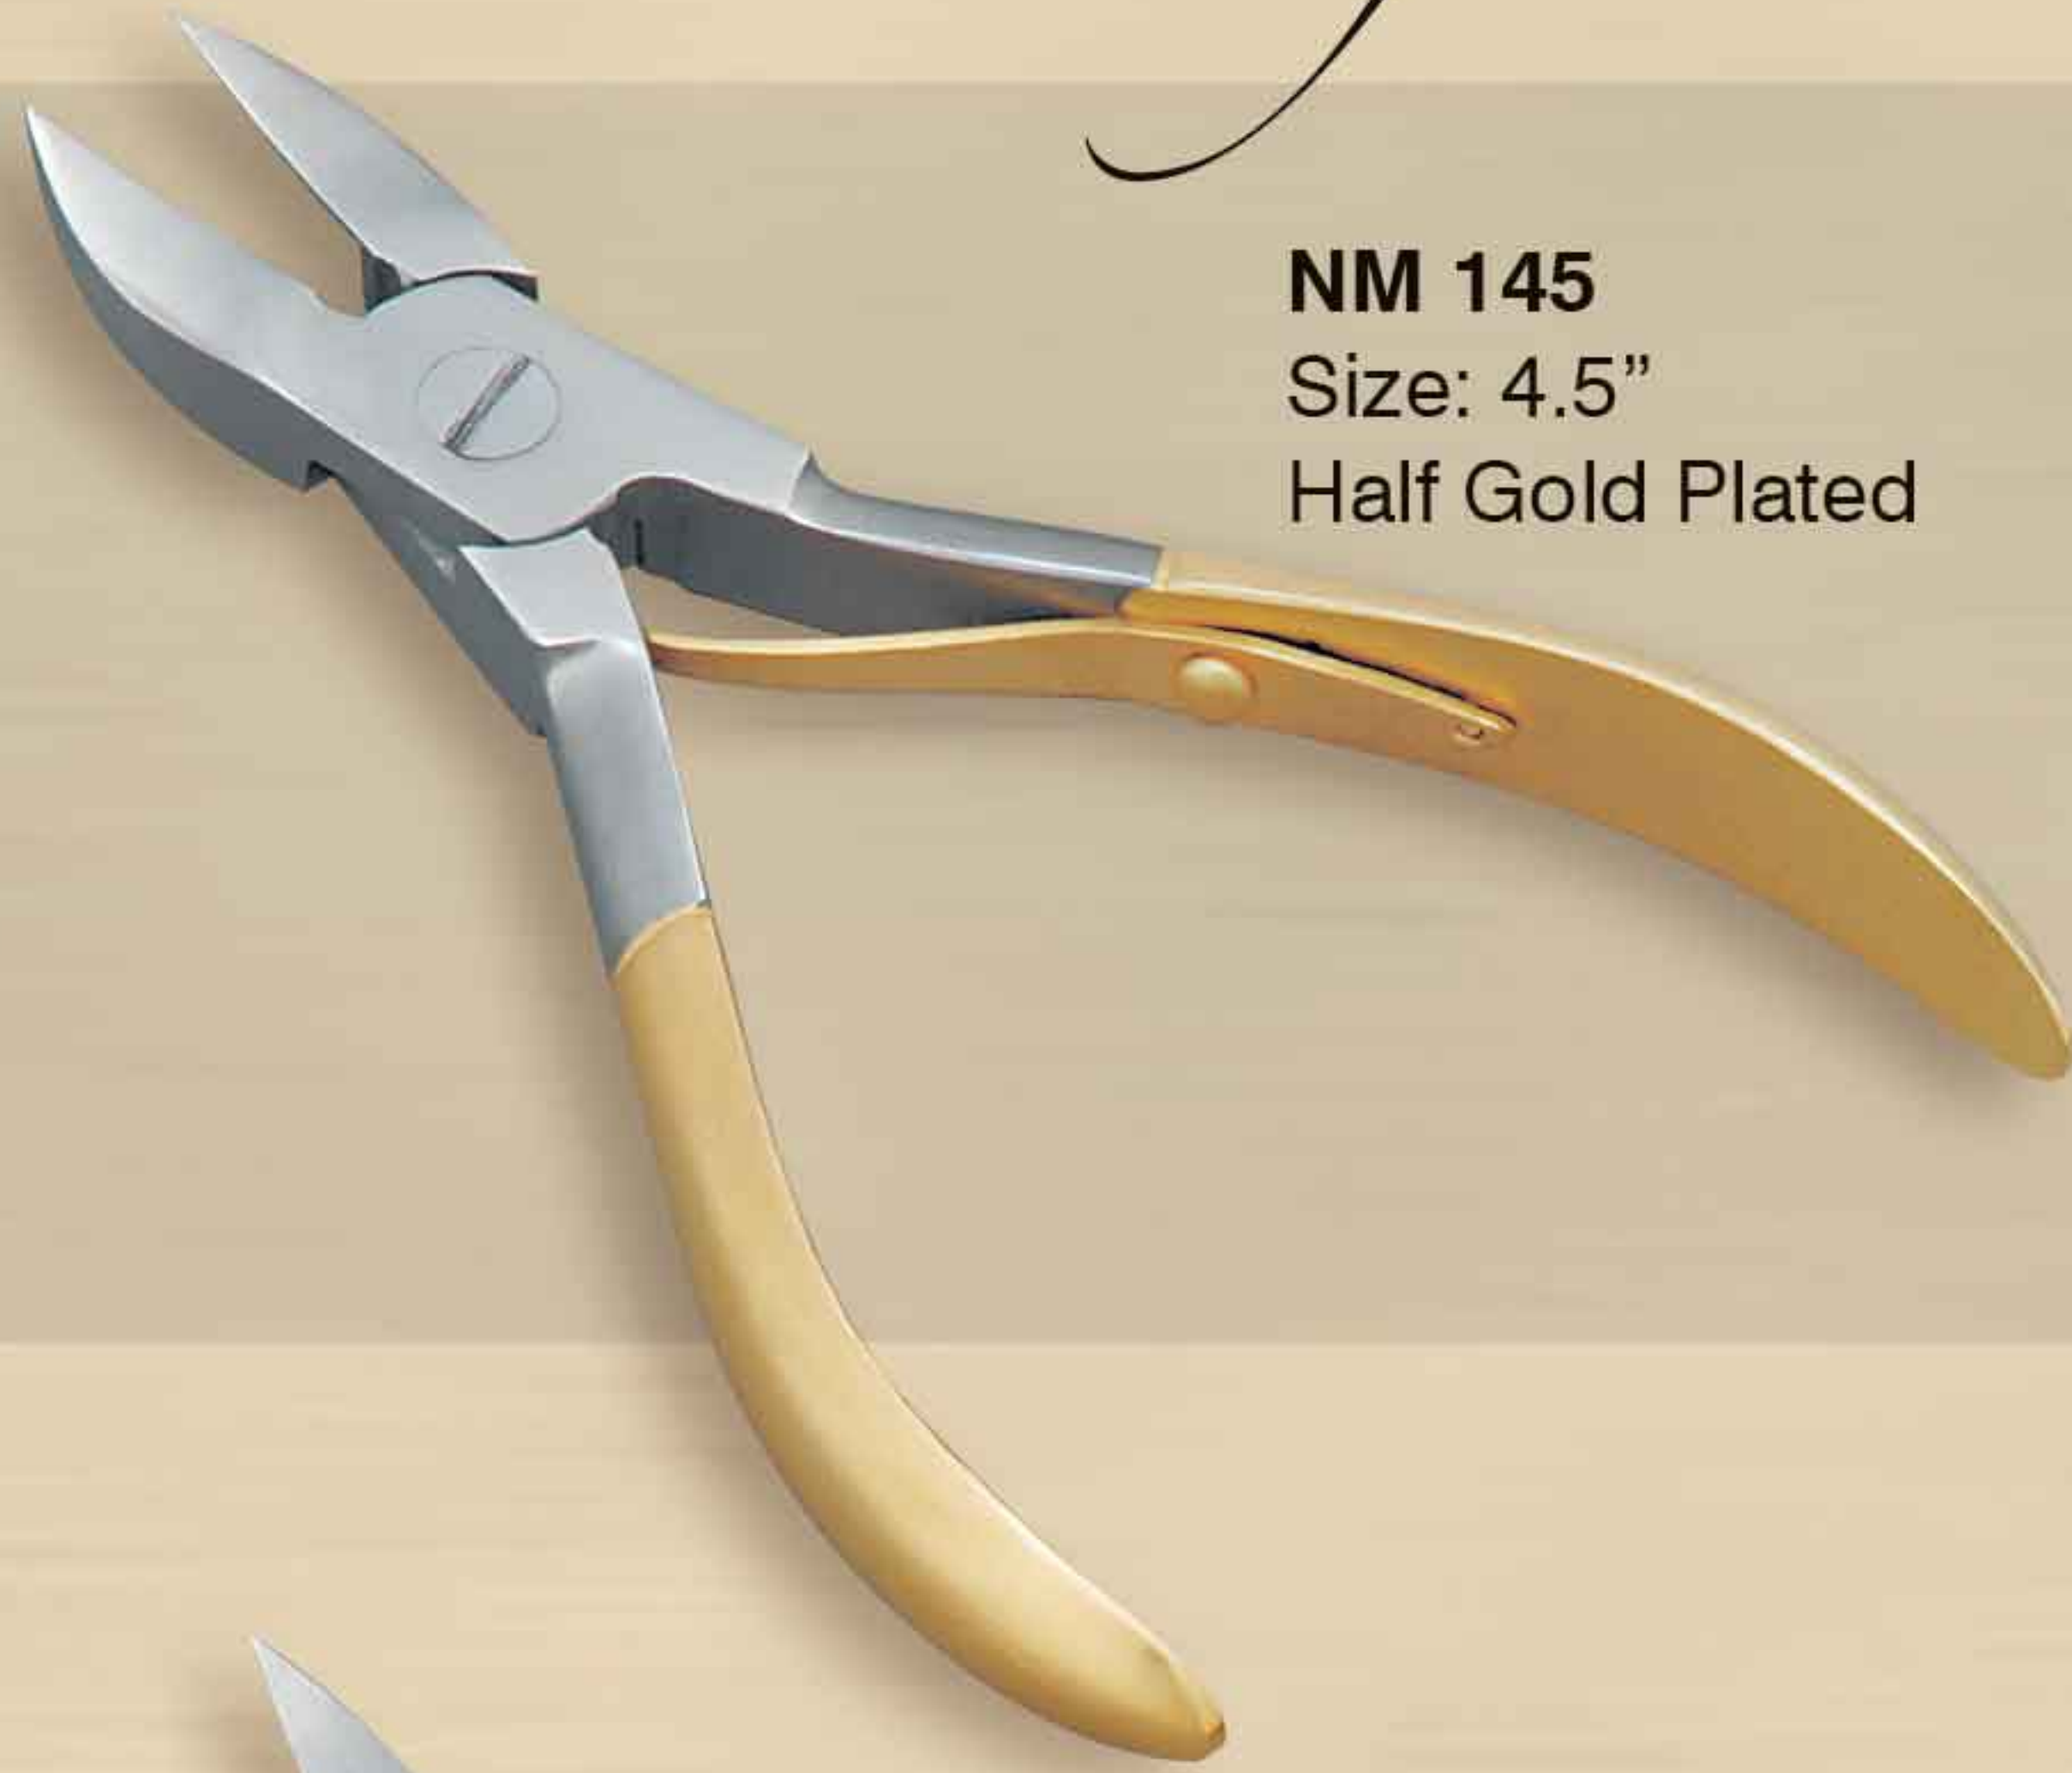

NM 139
Size: 5.5"
Satin Finish

NM 140
Size: 5.5"
Satin Finish

NM 141
Size: 5.5"
Satin Finish

NM 142
Size: 5.5"
Satin Finish

NM 143
Size: 6"
Satin Finish

NM 144
Size: 5.5"
Mirror Finish

Professional Toe Nail Nippers