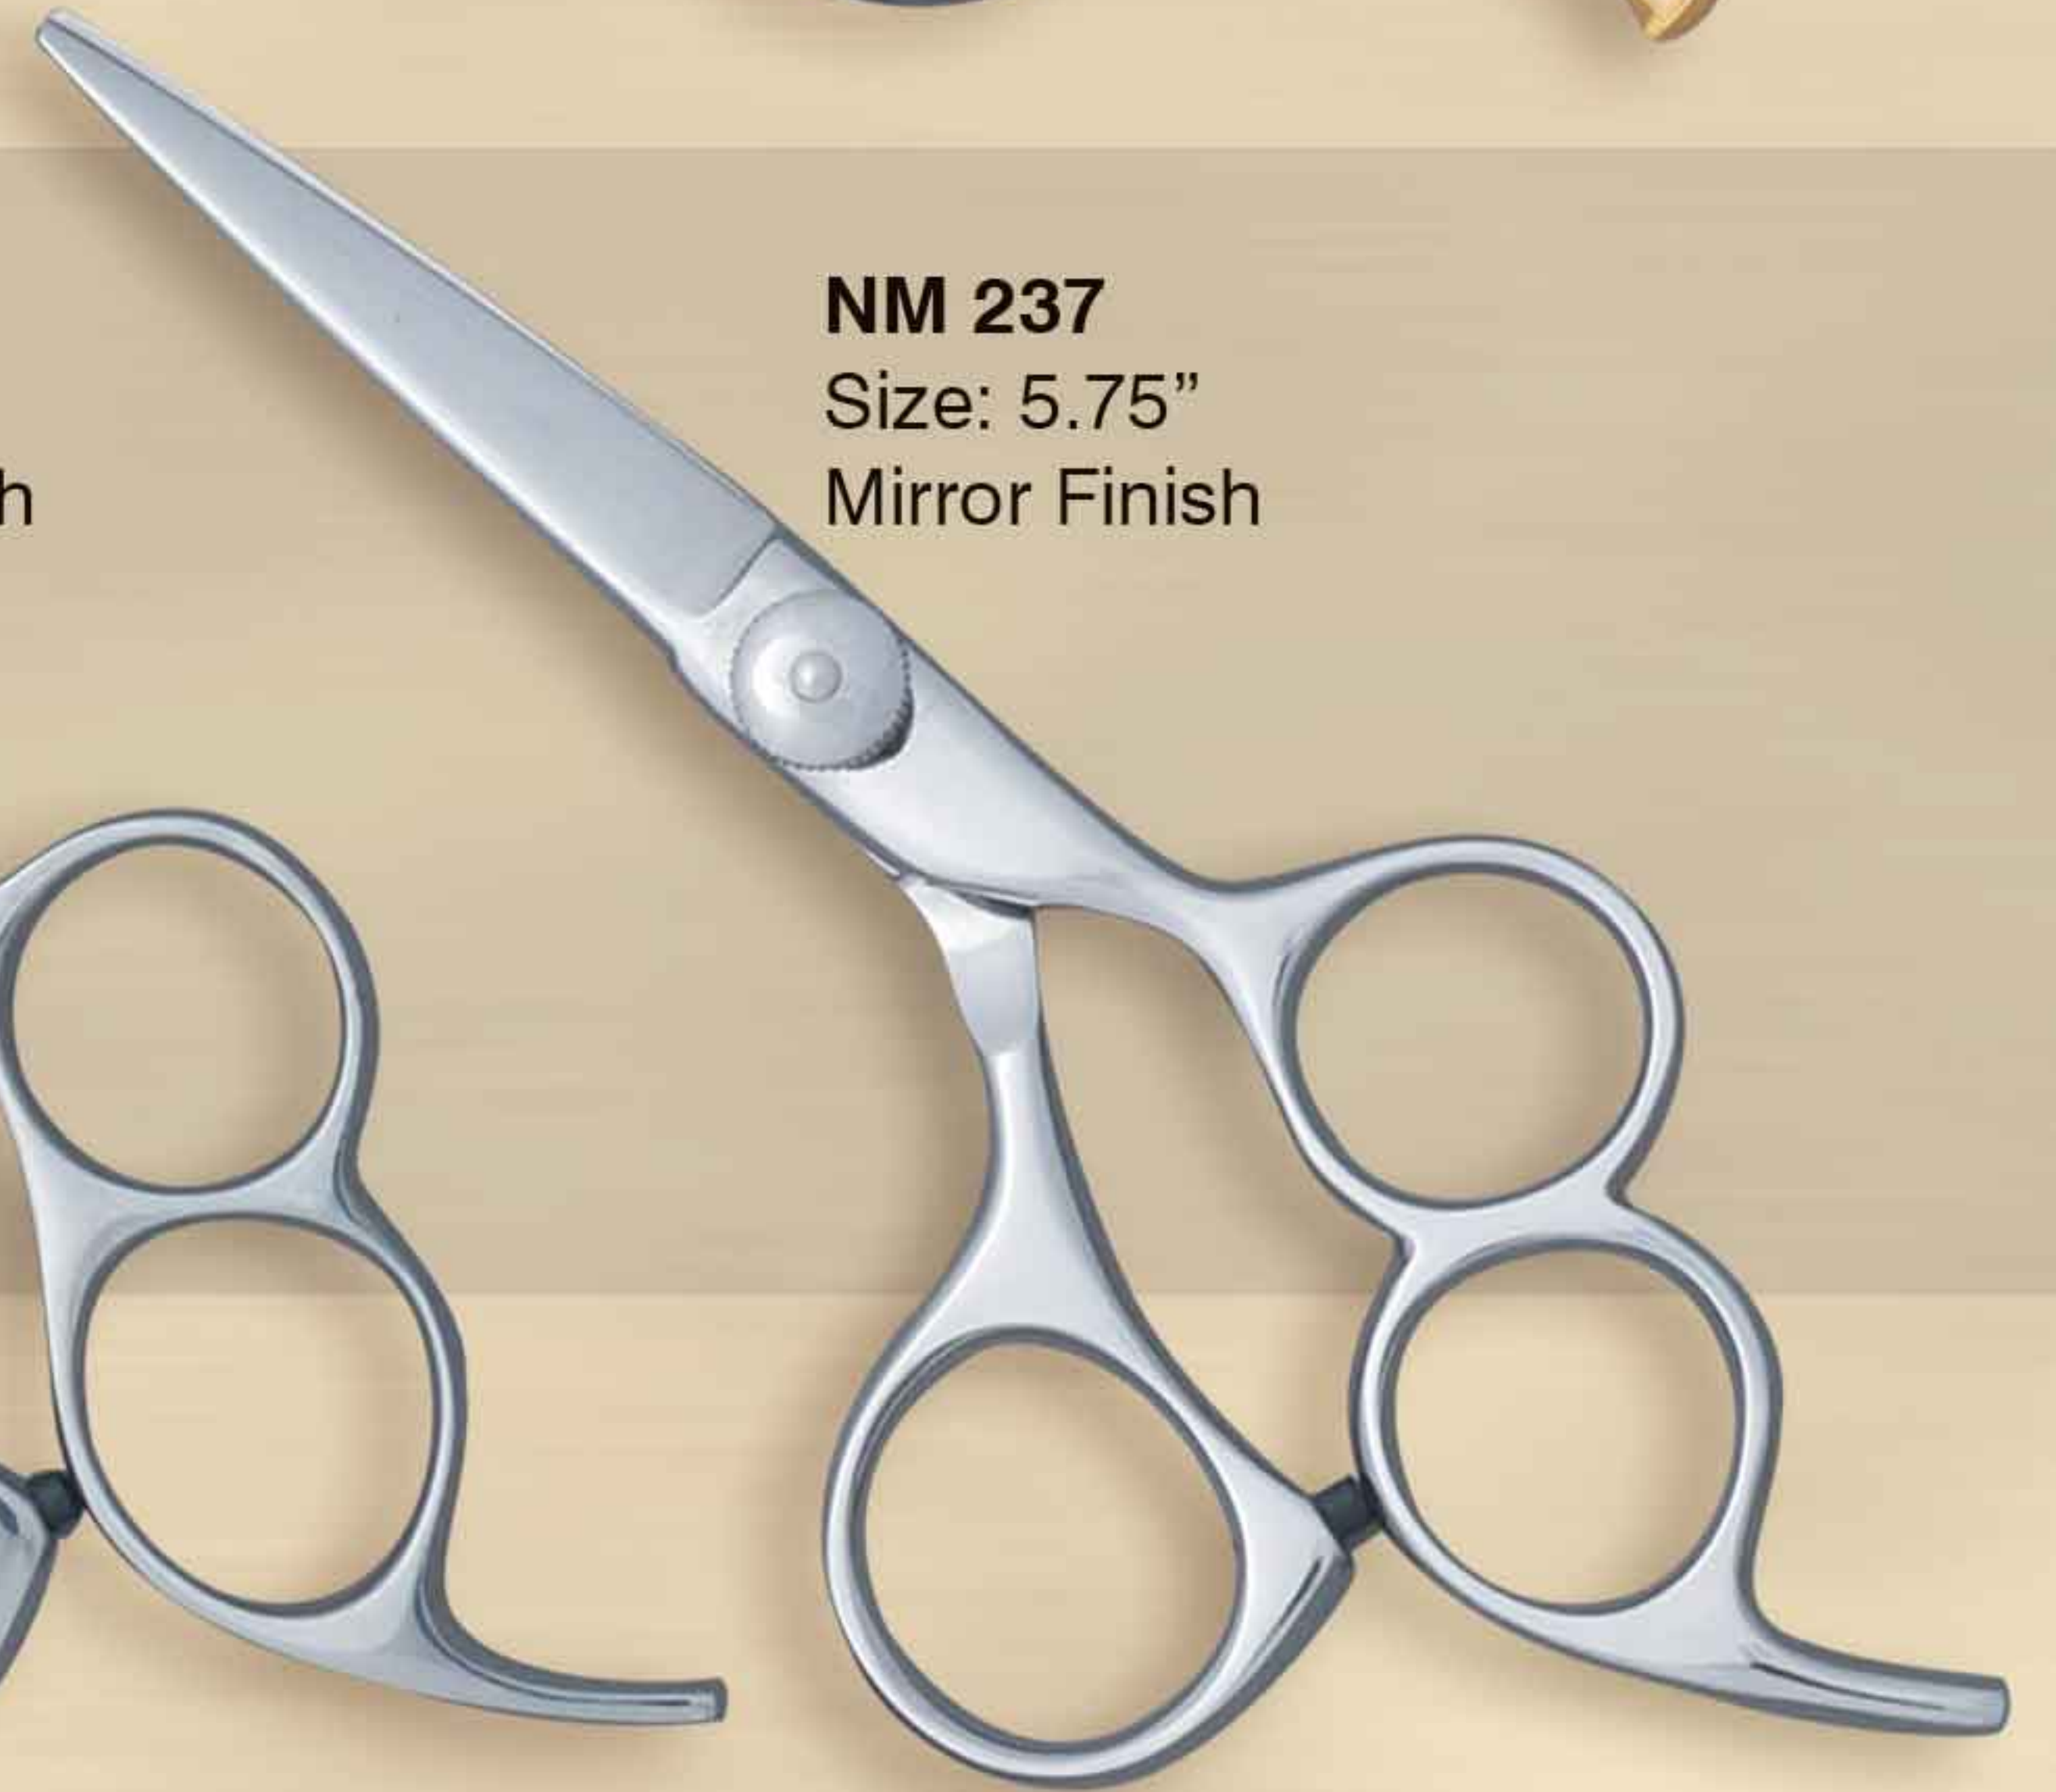

NM 236
Size: 6.5"
Mirror Finish

NM 237
Size: 5.75"
Mirror Finish