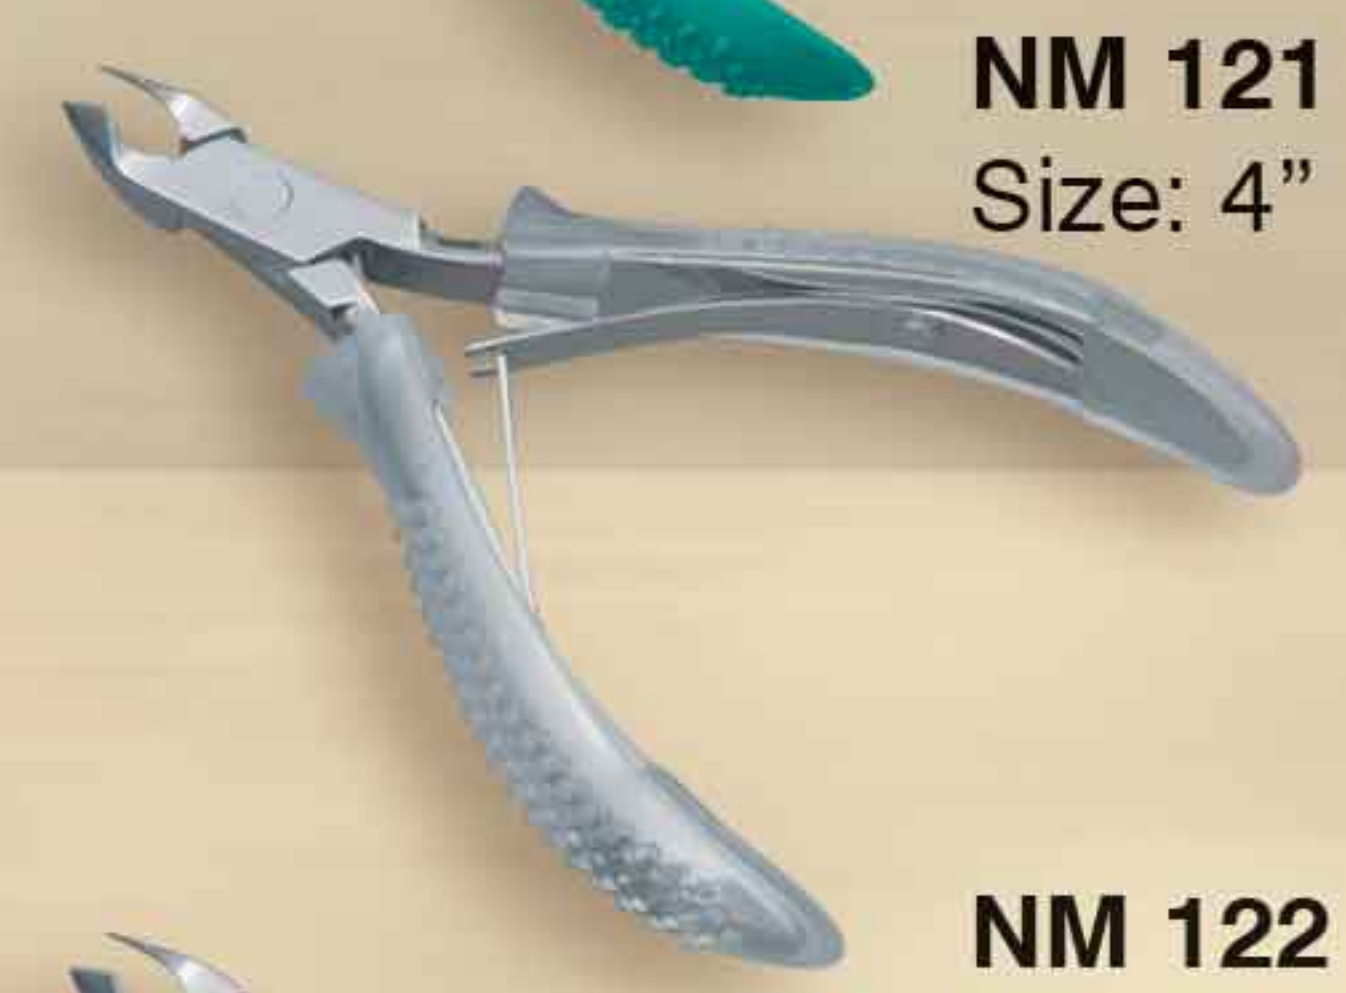

NM 122
Size: 4"