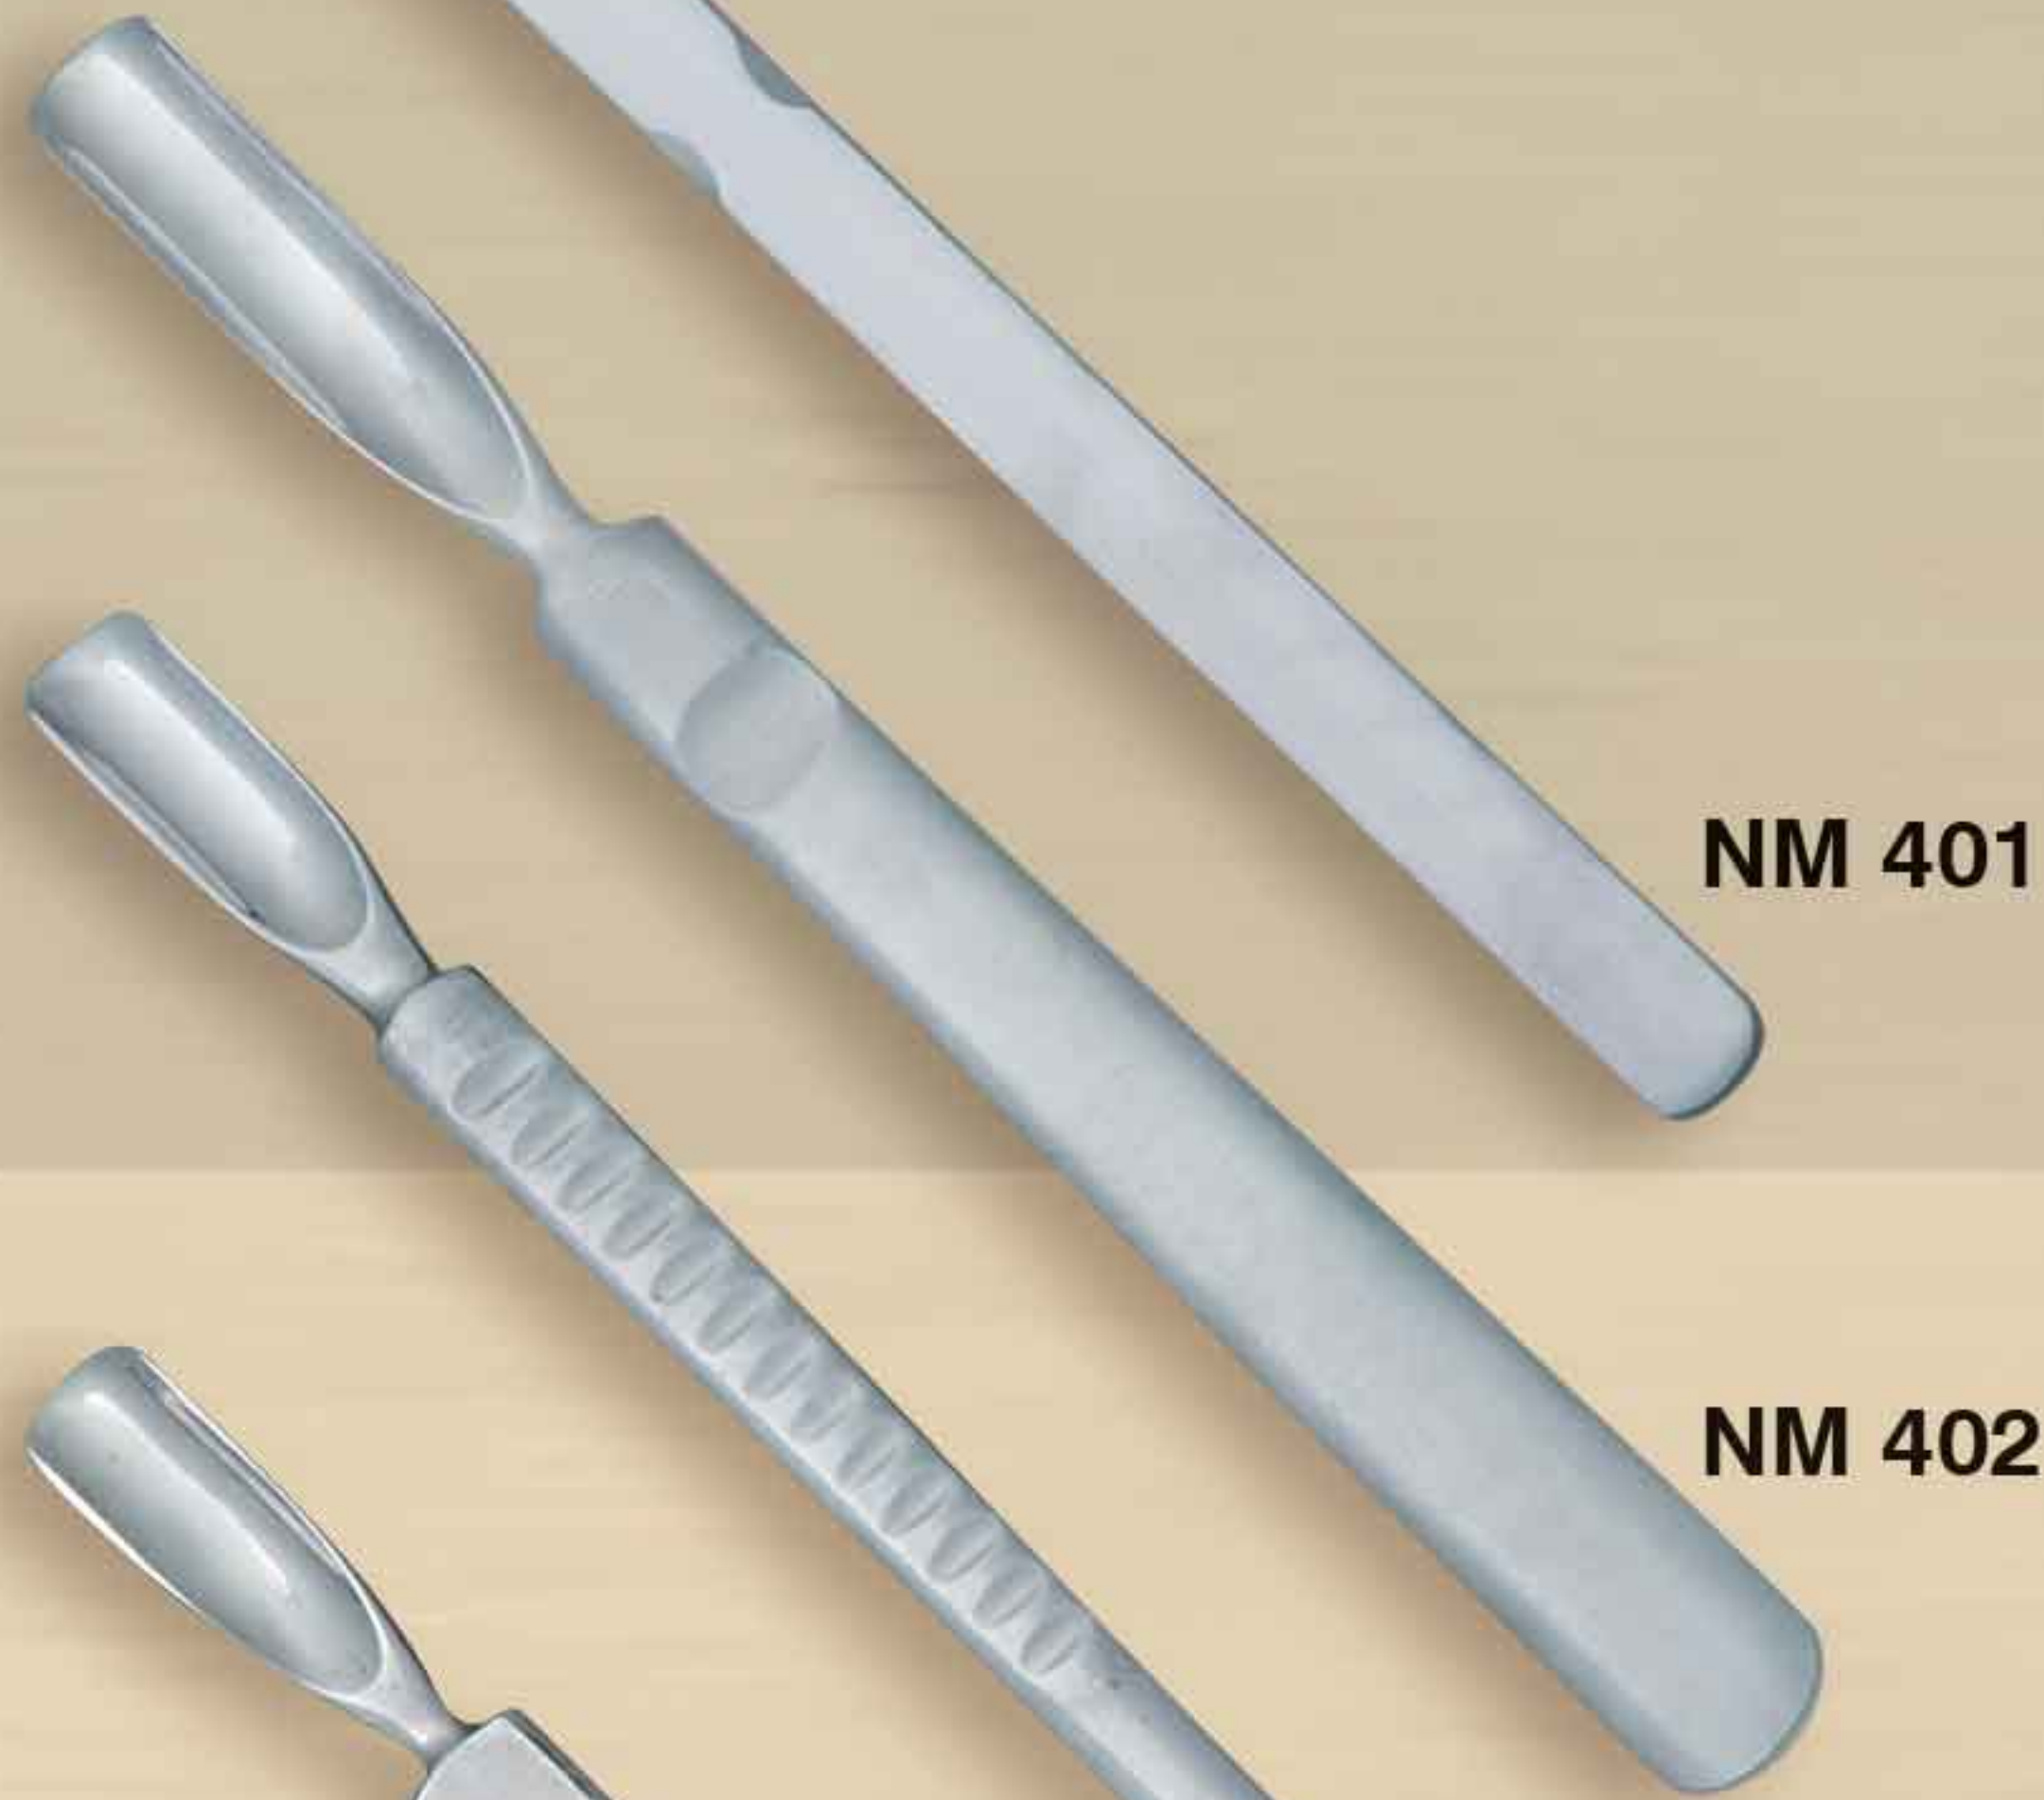

NM 192
Size: 5.75"

NM 193
Size: 5.75"

Cuticle Pushers

NM 401

NM 402

NM 403

NM 404

NM 405